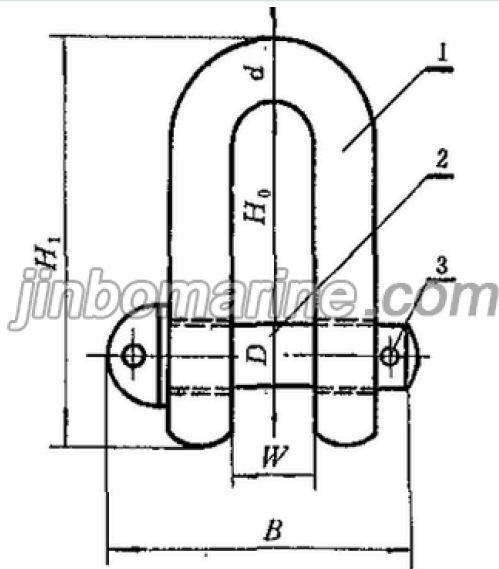

SHACKLE

1-130T Z Type Engineering Ship Shackles CB3105

1-130T Z Type Engineering Ship Shackles CB3105 Specification

ISO9001 Supplier

Class Certificate

Export Supply

Key Highlights

Category	Shackle
Standard	CB
Certificate	ABS, LR, BV, DNVGL, NK, KR, IRS, RMRS, CCS

We can supply according to your requirement, drawings, class certificate needs, and delivery schedule.

Technical Specifications

Category	Shackle	Model / SKU	1-130T-Z-Type-Engineering-Ship-Shackles-CB3105
Standard	CB	Certificate	ABS, LR, BV, DNVGL, NK, KR, IRS, RMRS, CCS
Warranty	12 Months unless specified otherwise	Origin	China

China 1-130T Z Type Engineering Ship Shackles CB3105:

1-130T Z Type Engineering Ship Shackles CB3105 Specification

图 1
1—ZA 本体; 2—光直销; 3—开口销; 4—ZB 本体; 5—螺纹销; 6—ZC 本体; 7—槽孔销