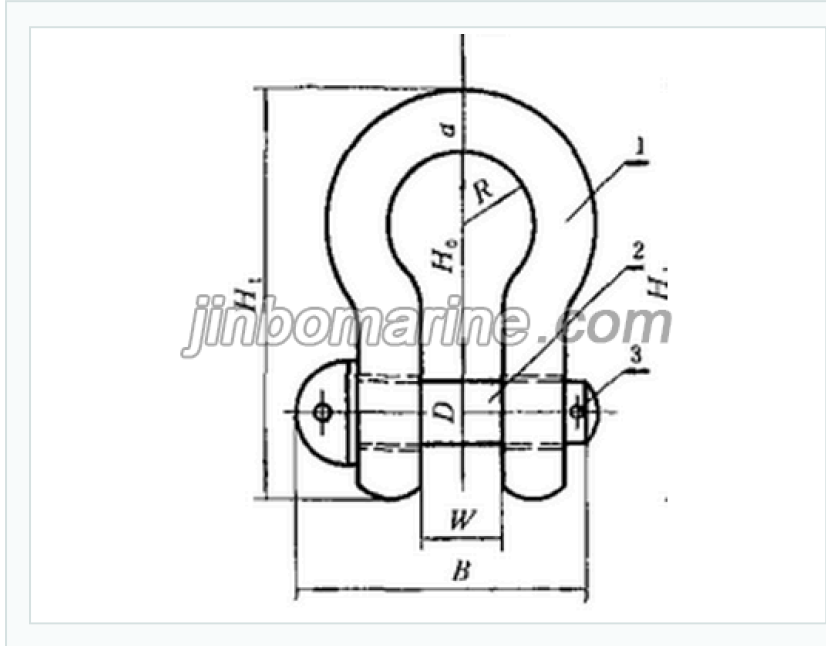

SHACKLE

1-80T Y Type Engineering Ship Shackles CB3105

1-80T Y Type Engineering Ship Shackles CB3105 Specification

- ISO9001 Supplier
- Class Certificate
- Export Supply

Key Highlights

Category	Shackle
Standard	CB
Certificate	ABS, LR, BV, DNVGL, NK, KR, IRS, RMRS, CCS

We can supply according to your requirement, drawings, class certificate needs, and delivery schedule.

Technical Specifications

Category	Shackle	Model / SKU	1-80T-Y-Type-Engineering-Ship-Shackles-CB3105
Standard	CB	Certificate	ABS, LR, BV, DNVGL, NK, KR, IRS, RMRS, CCS
Warranty	12 Months unless specified otherwise	Origin	China

China 1-80T Y Type Engineering Ship Shackles CB3105:

1-80T Y Type Engineering Ship Shackles CB3105 Specification

-
-