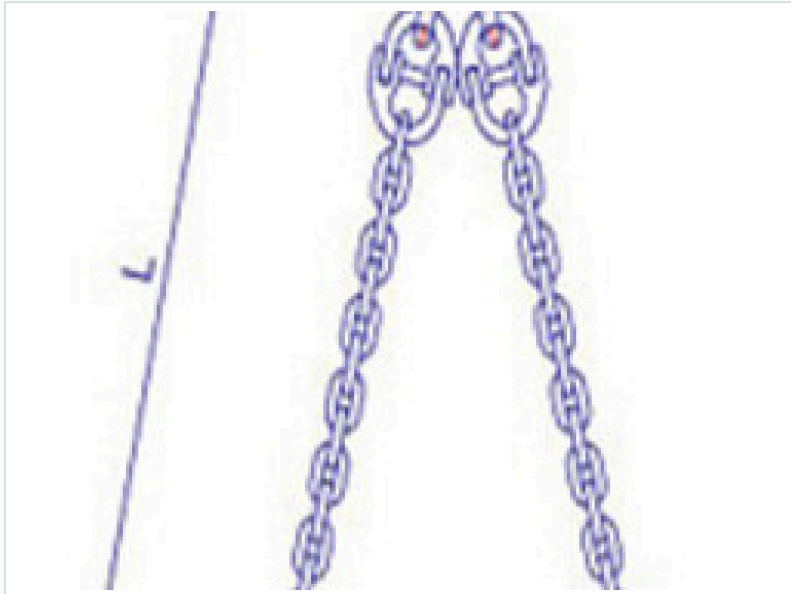

## ANCHOR CHAIN

# 12.5mm Grade 2 Stud Link Anchor Chain

ISO9001 Supplier

Class Certificate

Export Supply

12.5mm Grade U2 Stud Link Anchor Chain Ship Chain Cable Specification: Outside Length: 75mm Outside Width: 45mm Proof Load:66KN Breaking Load: 92KN Weight: 98kgs/27.5M ...

## Key Highlights

Category	Anchor Chain
Standard	EN
Material	Steer Bars CM490
Weight / Size	92KN Weight:
Certificate	ABS, LR, BV, DNV, GL, RINA, NK, KR, RS, IRS, CCS

We can supply according to your requirement, drawings, class certificate needs, and delivery schedule.

## Ship Chain Cable Specification:

Outside Length: 75mm

Outside Width: 45mm

Proof Load:66KN

Breaking Load: 92KN

Weight: 98kgs/27.5M

Delivery time: 7 days.