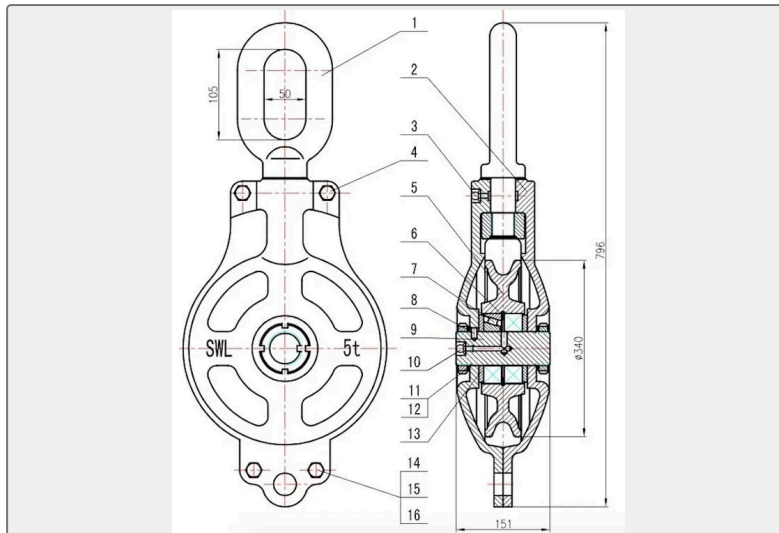

Jinbo Marine

Marine & Offshore Equipment Datasheet

PRODUCT DATASHEET

STEEL CARGO BLOCK

14HC-1 5Ton Cargo Block

14-HC 5x1 Cargo Block Material: Casting Steel SWL:5Ton Testing Load:20Ton Wire rope size:20-24mm Weight: 59KGS HC Series Cargo Block Specification T...

We can supply according to your requirement, drawings, class certificate needs, and delivery schedule.

Technical Specifications

Category	Steel Cargo Block	Model / SKU	14HC-1-5Ton-Cargo-Block
Material	14-HC 5x1 Cargo Block Material:	Weight / Size	Casting Steel SWL:5Ton Testing Load:20Ton Wire rope size:20-24mm Weight:
Certificate	ABS, LR, BV, DNVGL, NK, KR, IRS, RMRS, CCS	Warranty	12 Months unless specified otherwise
Origin	China		

CONTENTS

- China 14HC-1 5Ton Cargo Block:

- HC Series Cargo Block Specification

China 14HC-1 5Ton Cargo Block:

14-HC 5x1 Cargo Block

Material: Casting Steel

SWL:5Ton

Testing Load:20Ton

Wire rope size:20-24mm

Weight: 59KGS

HC Series Cargo Block Specification

Type	SWL(KN)	Test Load(KN)	Wire Rope Dia(mm)	L Type	N Type	Y Type	Q Type	B	C	D	L Type	N Type	Y Type	Q Type
6-HC 2x1	20	80	10-13	429	384	384	401	15 6	13 2	10 0	11	11	11	12.5
8-HC 3x1	30	120	16-20	568	482	482	501	19 6	16 4	12 4	20	20	20	22
10-HC 3x1	30	120	16-20	606	551	551	570	26 0	22 4	12 4	27	27	27	30
12-HC 5x1	50	200	20-22	605	643	643	658	30 0	26 0	13 4	40	40	41	46
14-HC 5x1	50	200	20-24	796	737	737	750	34 0	30 0	15 1	55	55	55	59
16-HC 10x	100	400	24-26	945	881	881	897	40 6	35 6	19 0	100	100	102	110
17-HC 16x1	160	640	26-28	1018	948	948	968	43 0	37 8	19 2	125	125	128	132
18-HC 20x1	200	800	26-28	1095	1035	1035	1055	46 0	41 0	21 0	150	150	155	172