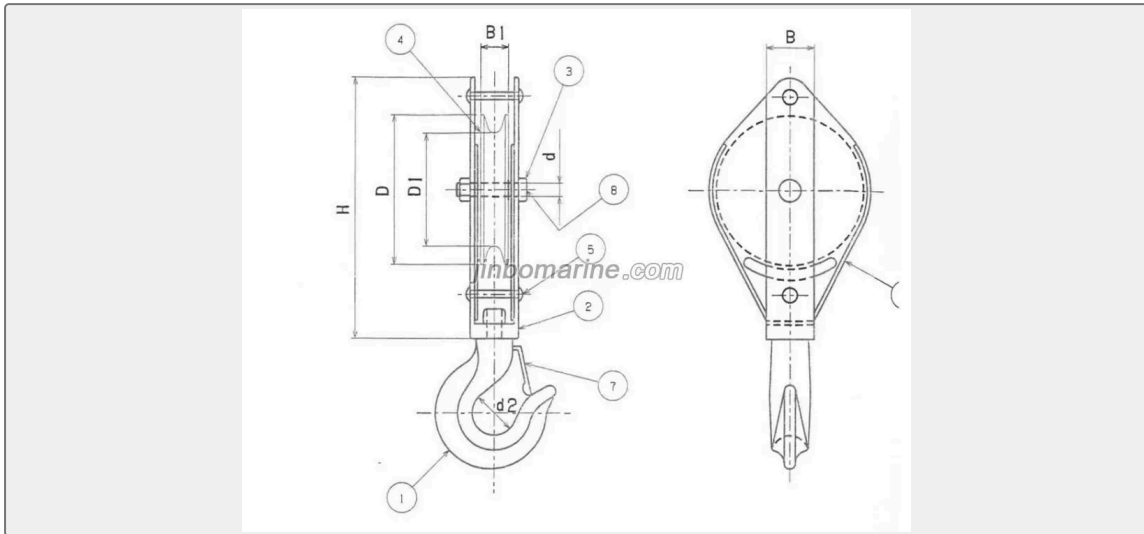

We can supply according to your requirement, drawings, class certificate needs, and delivery schedule.

Technical Specifications

Category	Steel Cargo Block	Model / SKU	2Ton-Steel-Sheave-Hook
Standard	2.Standard Export Packing.	Material	2Ton Steel Sheave Hook SWL:2Ton Weight:
Weight / Size	2Ton Steel Sheave Hook SWL:2Ton Weight:	Certificate	ABS, LR, BV, DNVGL, NK, KR, IRS, RMRS, CCS
Warranty	12 Months unless specified otherwise	Origin	China

CONTENTS

- China 2Ton Steel Sheave Hook:

- Shipping & Packing

China 2Ton Steel Sheave Hook:

2Ton Steel Sheave Hook

SWL:2Ton

Weight: 16KGS

Shipping & Packing

- 1.Shipping by sea or air,or as your request.
- 2.Standard Export Packing.

	D	D1	d	d2	B	B1	H	SWL T	WEIGHT (kg)
01	125	103	20	37	38	31	234	1.0	4.6
02	150	120	25	44	44	32	283	1.5	7.4
03	180	145	29	52	50	34	295	2.0	10.5
04	210	170	32	60	65	36	350	2.0	16.0
05	250	210	38	70	75	45	490	3.0	29.0
06	300	254	42	70	90	50	532	4.0	45.0