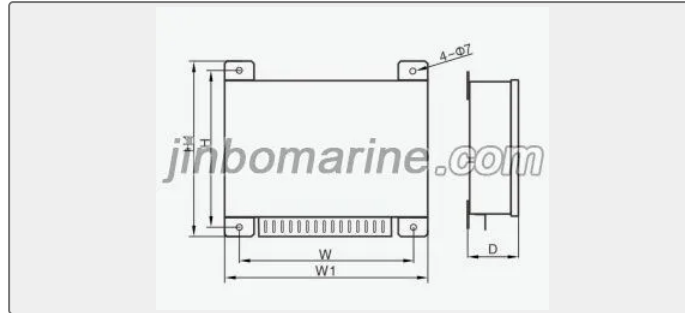

China 6/12/18/24KFX-2 Junction Box:

6/12/18/24KFX-2 Junction Box

Color: Green gray (RAL6034)

IP class:IP22/IP44

Weight:2.7/2.8/3.6/4.3Kg

Mounting size

Model	W	W1	H	H1	D
6KFX-2	200	234	224	248	80
12KFX-2	200	234	224	248	80
18KFX - 2	270	304	224	248	80
24KFX - 2	345	379	224	248	80