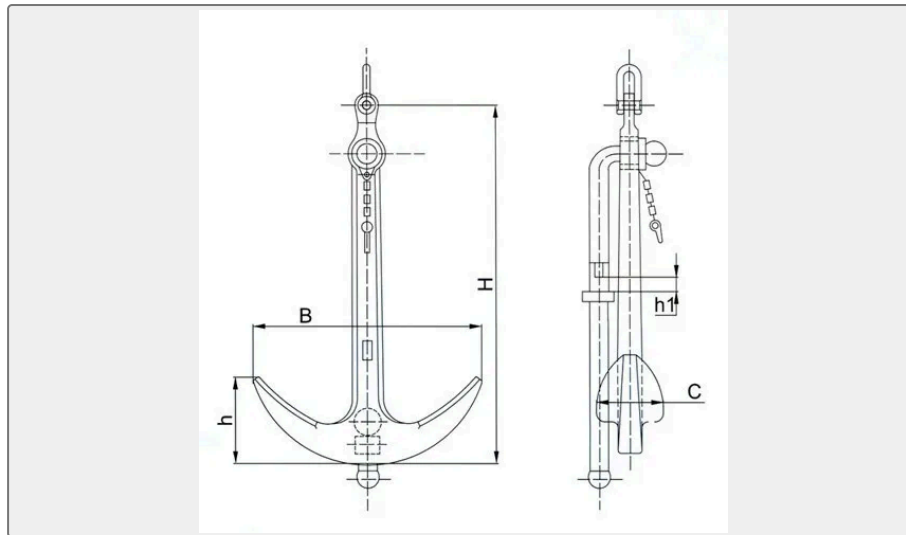

### Technical Specifications

Category	Marine Stock Anchor	Model / SKU	600kgs-Admiralty-Anchor
Standard	GB	Material	Casting Steel
Weight / Size	from 50kgs to 10000kgs	Surface	black painting
Certificate	ABS, LR, BV, DNVGL, NK, KR, IRS, RMRS, CCS	Warranty	12 Months unless specified otherwise
Origin	China		

#### CONTENTS

- China 600kgs Admiralty Anchor:
- Admiralty Anchor Photos(700KGS in weight)
- Anchor Size:

## China 600kgs Admiralty Anchor:

Admiralty Anchor is made of casting steel, weight is from 50kgs to 10000kgs, finish is black painting, standard is GB/T545-1996.

## Anchor Size:

Nominal Weight (KG)	Size(mm)				
	H	h	h1	B	C
50	960	230	42	635	185
75	1105	266	45	710	210
100	1215	296	49	780	230
125	1310	316	52	840	245
150	1395	336	55	900	265
200	1535	370	61	990	290
250	1650	398	65	1065	310
300	1755	423	70	1105	330
400	1930	465	77	1240	365
500	2080	502	84	1335	390
600	2210	533	89	1440	415
700	2330	560	93	1500	440
800	2435	587	97	1570	460
900	2530	610	101	1630	475
1000	2620	611	104	1685	495
1250	2825	680	112	1810	535
1500	3000	725	118	1955	565
2000	3300	797	131	2140	625
2500	3550	857	138	2270	672
3000	3780	912	150	2415	715
3500	3980	960	158	2540	750
4000	4160	1000	155	2650	755