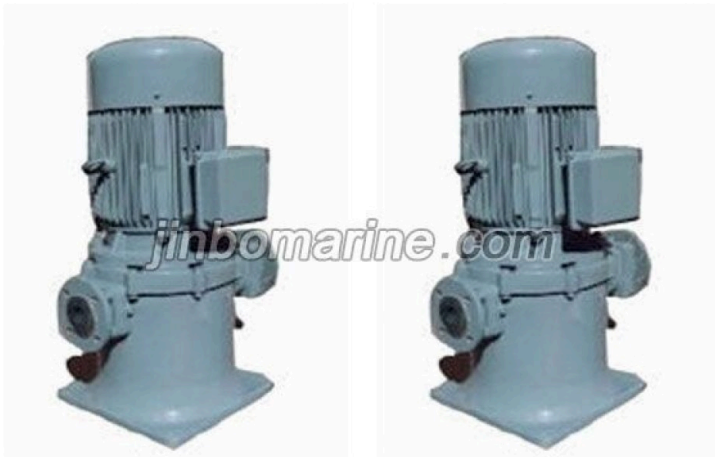

## CENTRIFUGAL PUMP

## 80CLZ-6A Vertical self-priming centrifugal pump

ISO9001 Supplier

Class Certificate

Export Supply

&nbsp; CLZ series Marine vertical self-priming pumps are featured by small size, good self-priming performance (no need to add self-priming device) and light weight.Easy to install, use and maintain. &nbsp; The pump is ...

### Technical Specifications

Category	Centrifugal Pump	Model / SKU	80CLZ-6A-Vertical-self-priming-centrifugal-pump
Standard	EN	Weight / Size	CLZ series Marine vertical self-priming pumps are featured by small size, good self-priming performance (no need to add self-priming device) and light weight.Easy to install, use and maintain.
Certificate	ABS, LR, BV, DNVGL, NK, KR, IRS, RMRS, CCS	Warranty	12 Months unless specified otherwise
Origin	China		

## China 80CLZ-6A Vertical self-priming centrifugal pump:

CLZ series Marine vertical self-priming pumps are featured by small size, good self-priming performance (no need to add self-priming device) and light weight. Easy to install, use and maintain.