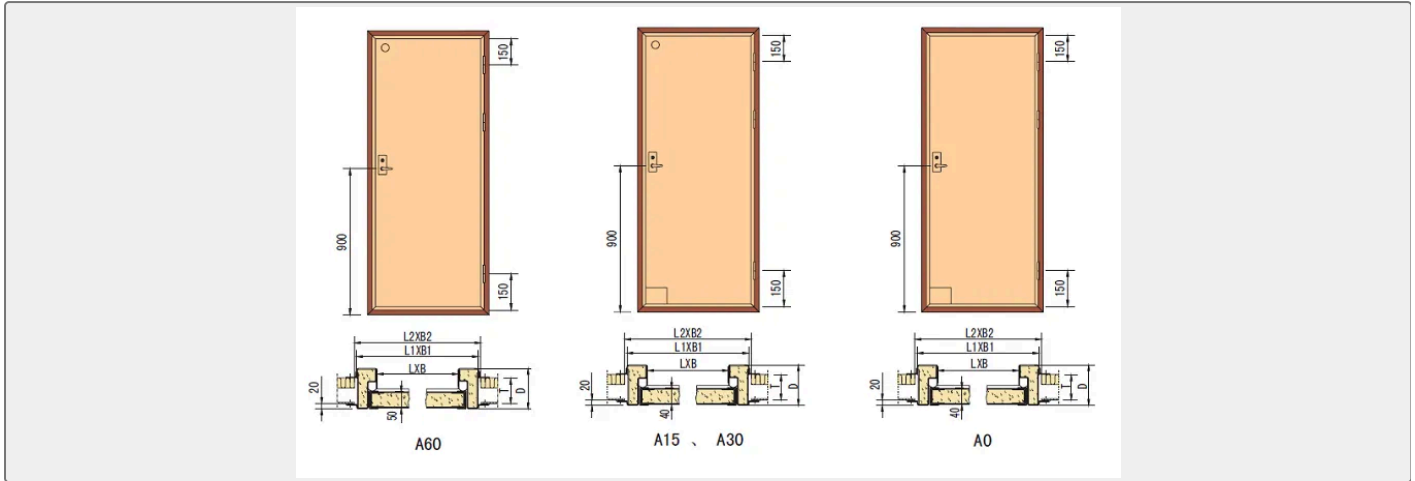

China A60 Fireproof Door:

Standard: CB3234-84

The steel fireproof door meets the fireproof requirements of SOLAS in 1974, corrected in 1983. We have the EC, ABS, BV, GL, NK, CCS type approval certificate for the door. It can be used in passage way of fireproof area, bulkhead, casing wall of engine room and accommodations of ship.

Class: A60, A0, A30, B15, B0,

B class is with emergency exit (kick-out panel) or vent louver.

Color of the door can be selected by the customer. We have the color sample for your reference.

Opening Direction: Left, Right, Outwards, Inwards.

Main Size List(mm):

Class	Doorways SiZE	Frame Size	Opening Size of Wall	T	D