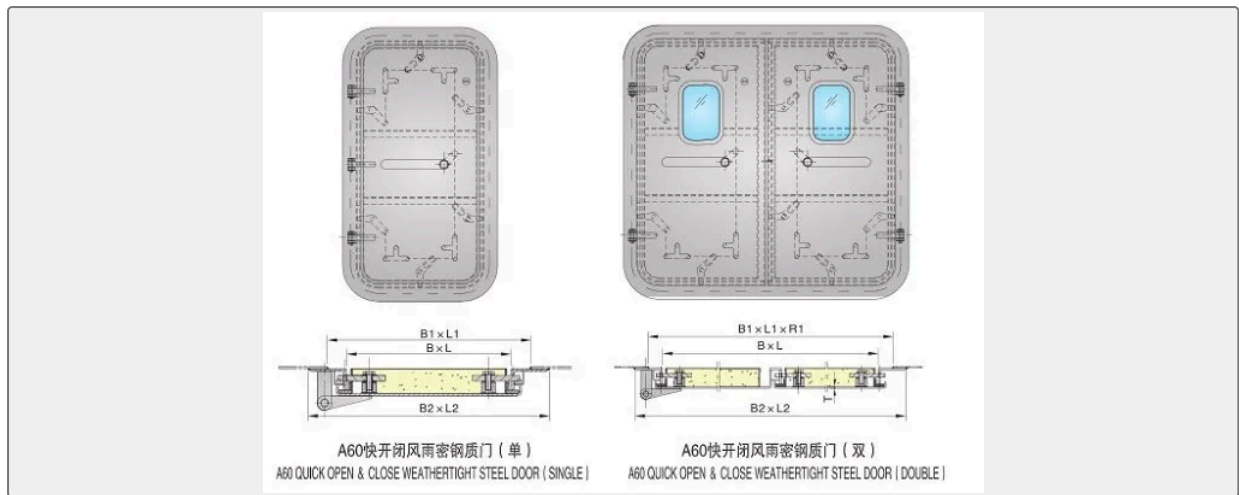

China A60 Steel Outdoor Weathertight Fireproof Door:

A60 Steel Weathertight Fireproof Door has the strong fireproof & watertight performance, it is the outdoor weathertight fireproof door, different from A60 cabin fireproof door.

Type A--Single Door Leaf

Type B--Double Door Leaf

Material: Steel or Stainless Steel

Watertight Test Pressure: 0.025Mpa

Certificate: CCS, BV, DNV/GL EC type approval

The door can be with round/square window.

Main Size:

Type	BXL	B1XL1XR1	B2XL2	OPTION
Single Leaf	600*1650	700*1750*150	800*1850	BUMPER,DOOR CLOSER,C2 CLOCK,ISPS DEVICE, LIMIT SWITH,PORT LIGHT
	700*1650	800*1750*150	800*1850	
	800*1800	900*1900*150	1000*2000	
Double Leaf	900*1650	1000*1750*150	1100*1850	
	1000*1650	1100*1750*150	1200*1850	
	1200*1650	1300*1750*150	1400*1850	
	2400*2500	2500*2600*150	2600*2700