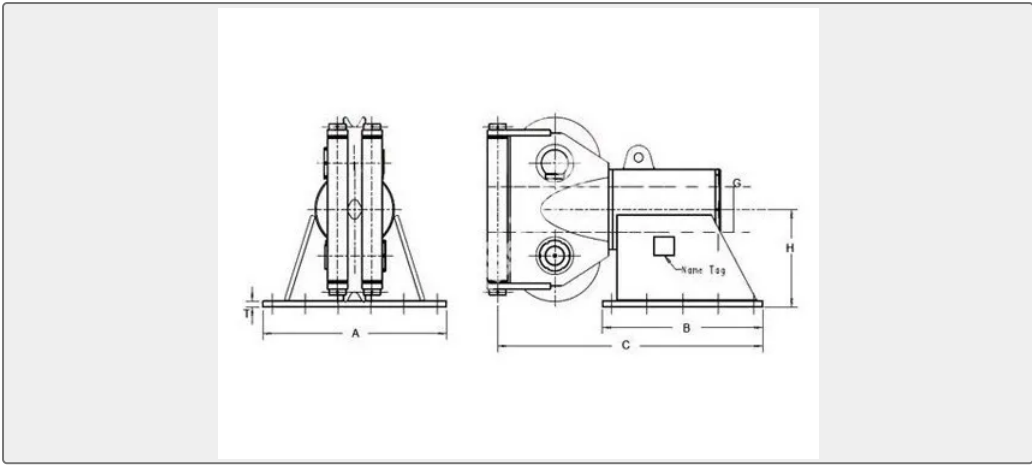

Technical Specifications

Category	Marine Fairlead	Model / SKU	AF-38-Marine-Swivel-Anchor-Fairlead
Standard	DIN	Material	Steel.
Weight / Size	Size chart:	Certificate	ABS , BV, CCS, mill certificate etc.
Warranty	12 Months unless specified otherwise	Origin	China

CONTENTS

■ Feature:

■ Size chart:

Swivel anchor fairlead,rotating fairlead,flange mounted marine fairlead,multi-angle fairlead.

Feature:

- 1.Reliable quality.
- 2.Fast delivery time.
- 3.Durable, long lifetime.
- 4.Customized service is available.

We can supply all kinds of fairlead,we can also make these products according to buyer's drawings.

Size chart:

AF-38 Anchor fairlead									
Wire Rope Dia.		Sheave Dia.(mm)	Dimension(mm)						Mass Weight
mm	inch		A	B	C	T	H	G	kg
25	1"	254	559	356	679	20	292	90	420
32	1-1/4"	305	711	508	889	30	343	100	720
38	1-1/2"	406	762	762	1296	40	459	150	1080
44	1-3/4"	508	1067	914	1568	50	546	190	2260
50	2	610	1219	1067	1893	50	648	220	2480
64	2-1/2"	762	1372	1219	2127	60	800	250	2900