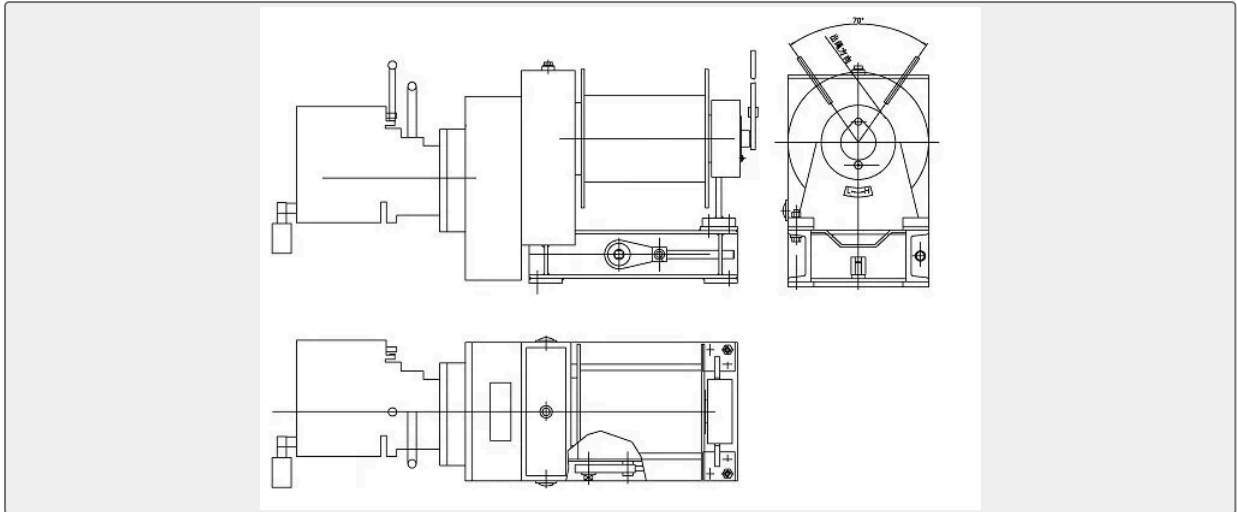

Jinbo Marine

Marine & Offshore Equipment Datasheet

PRODUCT DATASHEET

MARINE WINCH

Air Winch for Accommodation Ladder

Standard: GB1392-85 Main Parts: frame, drum, gear box, motor, handle. Main Technical Parameters: Working Load 10KN 16KN Support Load ...

CONTENTS

■ China Air Winch for Accommodation Ladder:

■ Main Technical Parameters:

China Air Winch for Accommodation Ladder:

Standard: GB1392-85

Main Parts: frame, drum, gear box, motor, handle.

Main Technical Parameters:

Working Load		10KN	16KN
Support Load		30KN	48KN
Rope Dia		13mm	13-15mm
Pneumatic Motor	Power	3.5-5.5PS	5.5-7PS
	Air consumption	3.5-5.5m ³ /min	5.5-7m ³ /min
Air pressure		0.5-0.7Mpa	
Hoist Speed		>9.75m/min	