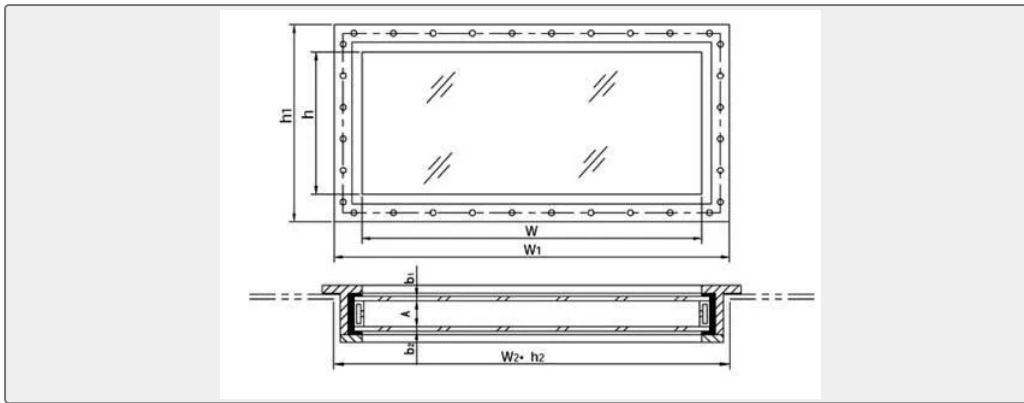

China Aluminum Double-Layers Hollow Glass Soundproof Window:

Standard: CB/T3917-1999

It is used on the cabin which needs soundproof, heat insulation and thermal insulation.

Main Material:

Frame: Aluminum Alloy

Glass: G-safety glass, P-plate glass, J-Composite glass, C-Dark Brown Safety Glass

Main Size List(mm):

Nominal Size	Outside Size	Opening Size	Glass Thickness	Hollow Distance	Glass Thickness	Soundproof	Weight
wxh	w1xh1	w2xh2	b1	A	b2	TL (dB)	kgs
300x425	420x545	352x477	6	6	6	29	10
300x425	420x545	352x477	6	9	6	30.5	10
355x500	475x620	407x552	6	6	6	29	15.6
355x500	475x620	407x552	6	9	6	31.5	16.2
400x560	520x680	452x612	6	6	6	28.6	18.2
400x560	520x680	452x612	6	9	6	31.5	18.6
450x360	570x750	520x682	6	9	6	31.5	21.2
500x710	620x830	552x762	6	9	6	31	25.3
900x630	1020x750	952x682	6	12	6	30.5	29.4
900x630	1020x750	952x682	8	16	6	31.8	33.2
900x630	1020x750	952x682	8	24	6	35	34
1000x800	1120x920	1052x852	8	16	6	31	45.9
1000x800	1120x920	1052x852	8	24	6	35	46.7
1200x800	1320x920	1252x852	8	24	6	34	54.4
1400x800	1520x920	1452x852	8	24	6	33	59.2
1600x1000	1720x1120	1652x1052	8	24	6	32