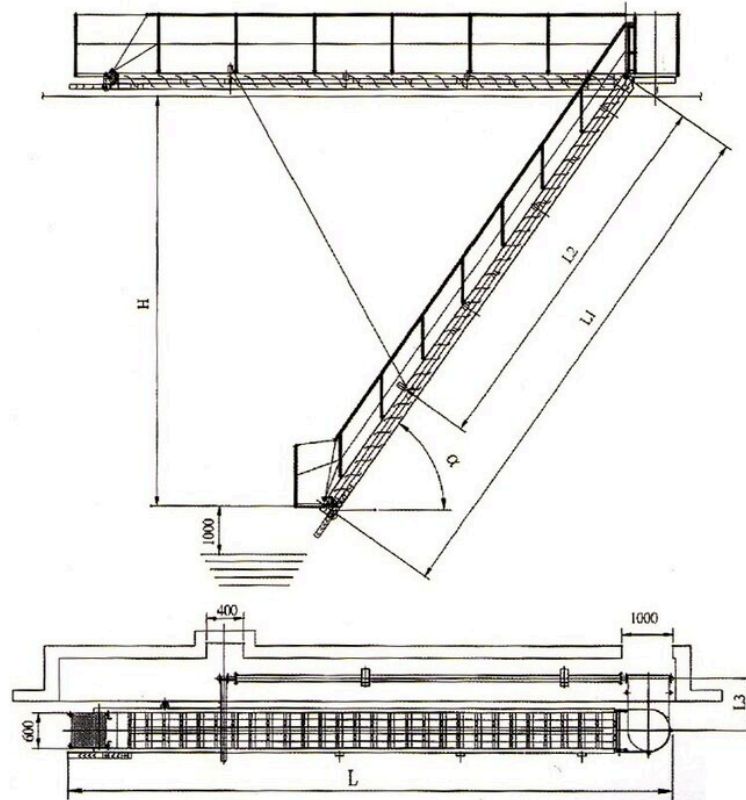

Aluminum Modular Accommodation Ladder Drawing

China Aluminum Modular Accommodation Ladder:

Standard: ISO5488 & GB/T14360-1993

Modular Accommodation Ladder has been assembled, and can be lifted on board and welded on the vessel directly.

Main Parts and Material:

Accommodation ladder: Aluminum Alloy

Upper platform: Steel

Lower Platform: Steel

Post: Steel

Turning device: Steel

Close device: Steel

Winch: as per the standard

Main Size(mm):

No of Step	L	L1	L2	L3	Max Height(H)	Step Space	Max use Angle