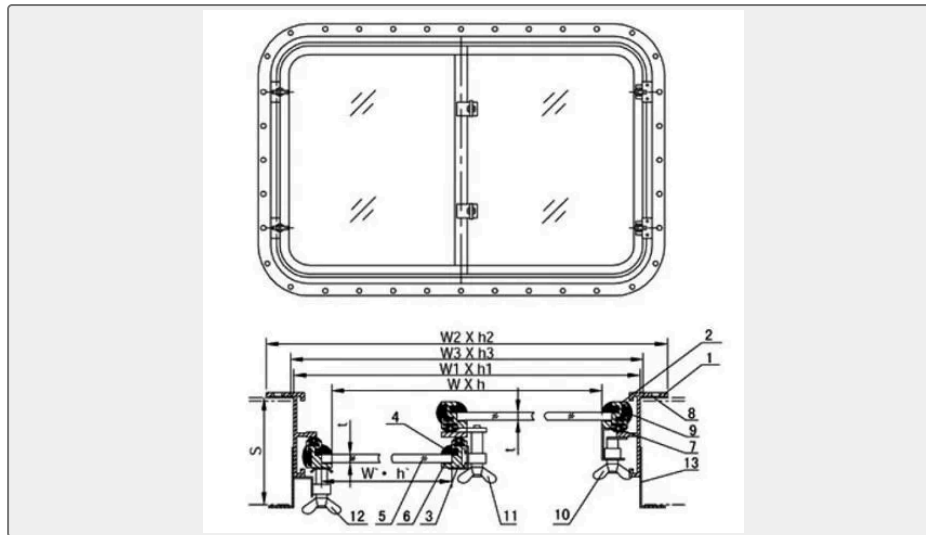

CONTENTS

- China Aluminum Sliding Window:
- Main Parts & Material:
- Main Size List(mm):

China Aluminum Sliding Window:

Standard: CB/T3765-1996

It can be at the wheelhouse and superstructure above the freeboard deck of the vessels.

Main Parts & Material:

- 1-Window Frame: Aluminum Alloy
- 2-Window Inner Frame: Aluminum Alloy
- 3-Window Outer Frame: Aluminum Alloy
- 4-9-Seal Strip: Rubber
- 10-12-Butterfly Clip: Carbon Steel or Stainless Steel
- 13-Window Box: Aluminum Alloy

Main Size List(mm):

Nominal Size	Clear Size	Window Frame Size		Opening Size	Glass Size		Max Pressure(Kpa)		Weight(kg s)	
		w1xh1xr	w2xh2xr2		thickness (t)	w4xh4xr4	t=8	t=6	t=8	t=6
wxh	W'xh'xr'	w1xh1xr	w2xh2xr2	w3xh3xr3	thickness (t)	w4xh4xr4	t=8	t=6	t=8	t=6

740x500	355x500x50	825x588x94	890x650x125	840x600x100	6,8	373x518x58	45	26	20.0	18.9
830x560	400x560x50	918x648x94	980x710x125	930x660x100		418x578x58	36	21	21.9	20.7
930x630	450x630x100	1018x718x144	1080x780x175	1030x730x150		468x648x108	28	16	24.8	23.3
1030x710	500x710x100	1118x798x144	1180x860x175	1130x810x150		518x728x108	23	13	28.0	26.1
500x630	235x630x50	588x718x94	650x780x125	600x730x100		253x648x58	66	37	18.6	17.8
600x710	285x710x50	688x798x94	750x860x125	700x810x100		303x728x58	46	26	21.5	20.4
750x800	360x800x50	838x888x94	900x950x125	850x900x100		378x818x58	30	18	25.6	24.0