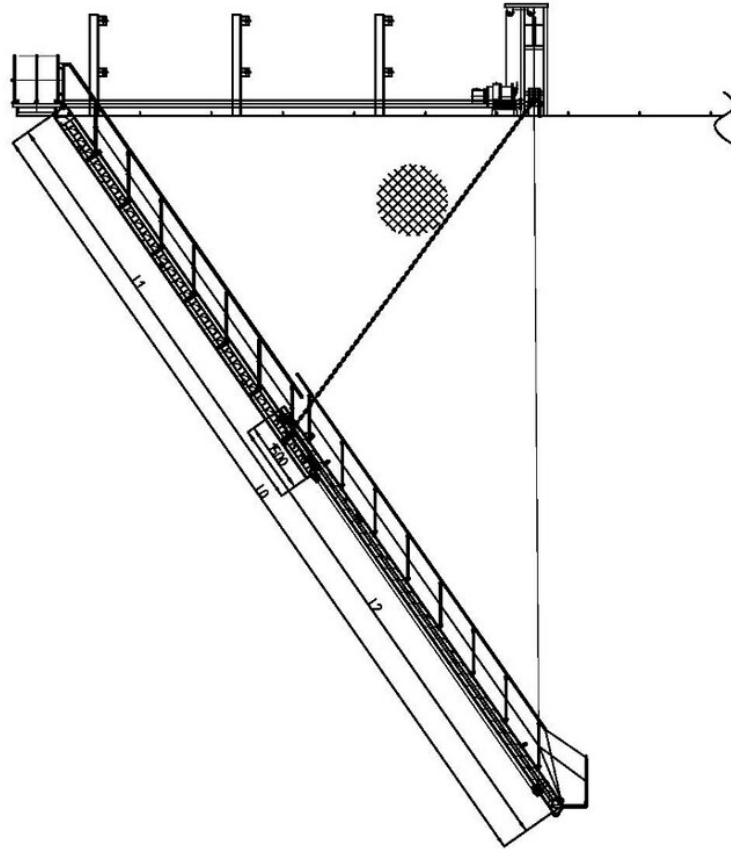

Aluminum Telescopic Accommodation Ladder Drawing

China Aluminum Telescopic Accommodation Ladder:

Standard: ISO5488 & GB/T14360-1993

If the ladder length is too long, there is not enough space to store the accommodation ladder, the accommodation ladder can be manufactured as the telescopic accommodation ladder. The ladder frame will be two stages, the length of the two stages is decided by the storage place on the deck.

The entire accommodation ladder system mainly includes the ladder, the upper platform, the lower platform, the post, the safety net, the turning device, the close device, winch (electric winch or air winch)

Aluminum Accommodation Ladder Feature:

1. Light weight, High intensity
2. With fixed arc steps, and with anti-skid slot on the surface of the steps.
3. The whole ladder is with anodic oxidation treatment, with good corrosion resistance
4. The ladder can be designed as vertical flip type, flat place type and telescopic type

Main Size List(mm):

No of Step	L	L1	L2	L3	Max Height(H)	Step Space	Max use Angle