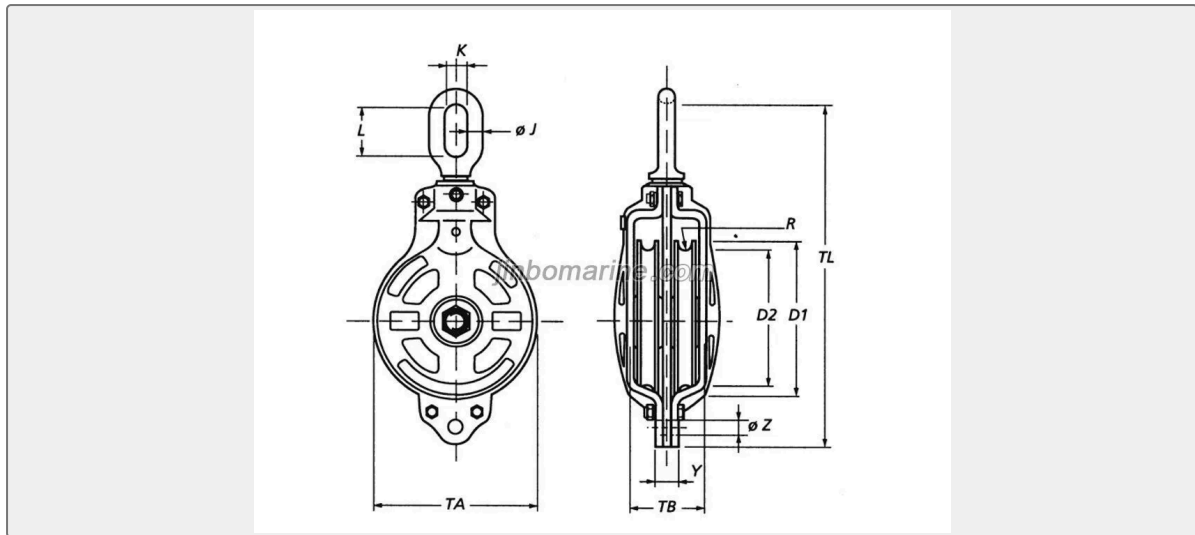

Jinbo Marine

Marine & Offshore Equipment Datasheet

PRODUCT DATASHEET

STEEL CARGO BLOCK

American Pattern Cargo Blocks C

Drawing : Picture : Specification : stock no. will(t) wire up tp (mm) dimensions(mm) weight(kg) ...

We can supply according to your requirement, drawings, class certificate needs, and delivery schedule.

Technical Specifications

Category	Steel Cargo Block	Model / SKU	American-Pattern-Cargo-Blocks-C
Standard	EN	Weight / Size	will(t) wire up tp (mm) dimensions(mm) weight(kg) D1 D2 ΦJ K L R Y ΦZ TA TB TL 17.010.08.21 8 16-20 260 225 28 50 92 10 46 30 285 170 615 44 17.012.10.21 10 20-22 300 265 35 50 97 11 46 30 330 200 697 65 17.016.20.21 20 24-26 405 357 48 75 150 13 70 45 440 280 986 152 Product Advantage:
Certificate	ABS, LR, BV, DNVGL, NK, KR, IRS, RMRS, CCS	Warranty	12 Months unless specified otherwise
Origin	China		

CONTENTS

- Drawing :
- Specification :
- Packing and Delivery :
- Picture :
- Product Advantage:
- How to Order?

Drawing :

Picture :

Specification :

stock no.	will(t)	wire up tp (mm)	dimensions(mm)											weight(kg)
			D1	D2	ΦJ	K	L	R	Y	ΦZ	TA	TB	TL	
17.010.08.21	8	16-20	260	225	28	50	92	10	46	30	285	170	615	44
17.012.10.21	10	20-22	300	265	35	50	97	11	46	30	330	200	697	65
17.016.20.21	20	24-26	405	357	48	75	150	13	70	45	440	280	986	152