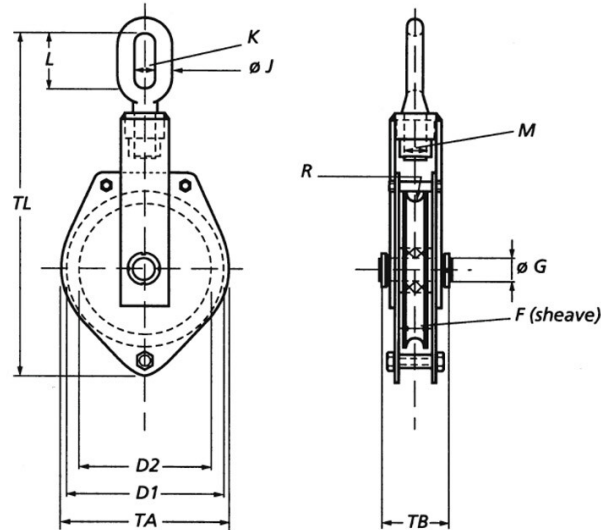

STEEL CARGO BLOCK

American Pattern Cargo Blocks D

Drawing : Specification: stock no. will(t) wire up tp (mm) dimensions(mm) weight(kg) D1 ...

- ISO9001 Supplier
- Class Certificate
- Export Supply

Key Highlights

Category	Steel Cargo Block
Standard	EN
Weight / Size	will(t) wire up tp (mm) dimensions(mm) weight(kg) D1 D2 H T S R Y ΦZ TA ...
Certificate	ABS, LR, BV, DNVGL, NK, KR, IRS, RMRS, CCS

We can supply according to your requirement, drawings, class certificate needs, and delivery schedule.

Technical Specifications

Category	Steel Cargo Block	Model / SKU	American-Pattern-Cargo-Blocks-D
Standard	EN	Weight / Size	will(t) wire up tp (mm) dimensions(mm) weight(kg) D1 D2 H T S R Y ΦZ TA TB TL 17.010.08.27 8 16-20 260 225 53 48 56 10 46 30 285 170 615 44 17.012.10.27 10 20-22 300 265 53 48 56 11 46 30 330 200 697 65 17.016.20.27 20 24-26 405 357 70 78 80 13 70 45 440 280 986 152 Product Advantage:
Certificate	ABS, LR, BV, DNVGL, NK, KR, IRS, RMRS, CCS	Warranty	12 Months unless specified otherwise
Origin	China		

dqmarine.com

Specification:

stock no.	will(t)	wire up tp (mm)	dimensions(mm)											weight(kg)
			D1	D2	H	T	S	R	Y	ϕZ	TA	TB	TL	
17.010.08. 27	8	16-20	260	225	53	48	56	10	46	30	285	170	615	44
17.012.10. 27	10	20-22	300	265	53	48	56	11	46	30	330	200	697	65
17.016.20. 27	20	24-26	405	357	70	78	80	13	70	45	440	280	986	152