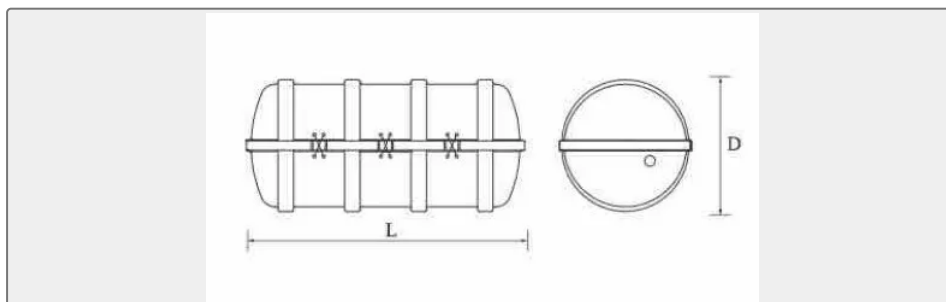

LIFE RAFT

Automatic Self-Righting Inflatable Liferaft

ISO9001 Supplier

Class Certificate

Export Supply

Available capacity:6,8,10,12,15,16,20,25,30,35,37,50,65,100,125 persons. Model SOLAS A pack SOLAS B pack SR6 ...

Key Highlights

Category	Life Raft
Certificate	CCS,DNV,GL/EC

We can supply according to your requirement, drawings, class certificate needs, and delivery schedule.

Technical Specifications

Category	Life Raft	Model / SKU	Automatic-Self-Righting-Inflatable-Liferaft
Certificate	CCS,DNV,GL/EC	Warranty	12 Months unless specified otherwise
Origin	China		

China Automatic Self-Righting Inflatable Liferaft:

Available capacity:6,8,10,12,15,16,20,25,30,35,37,50,65,100,125 persons.

Model	SOLAS A pack			SOLAS B pack		
SR6	600	1200	90	580	1100	75
SR8	660	1400	110	600	1200	90
SR10	660	1400	120	600	1200	95
SR12	680	1400	135	660	1400	115
SR15	700	1460	160	660	1400	120
SR16	700	1460	170	660	1400	135
SR20	750	1460	200	700	1460	150
SR25	780	1600	230	750	1460	165
SR30	820	1700	270	780	1600	200
SR35	820	1700	310	780	1600	220
SR37	820	1700	315	780	1600	225
SR50	850	1800	395	820	1800	275
SR65	950	1900	500	850	1800	355
SR100	1100	2200	820	1050	2100	615
SR125	1200	2400	900	1100	2200	620