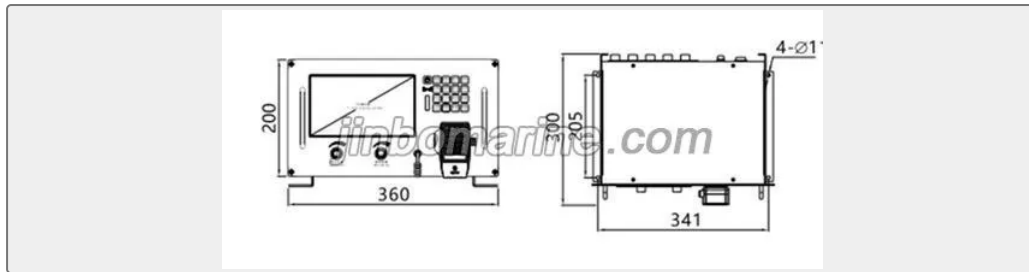

Colour: RAL9005

Shell material: Steel

Power supply: AC220V DC24V

IP rating: IP22

Applicable to passenger ships (for bar use),for playing promotional videos and for crew explanations of related matters