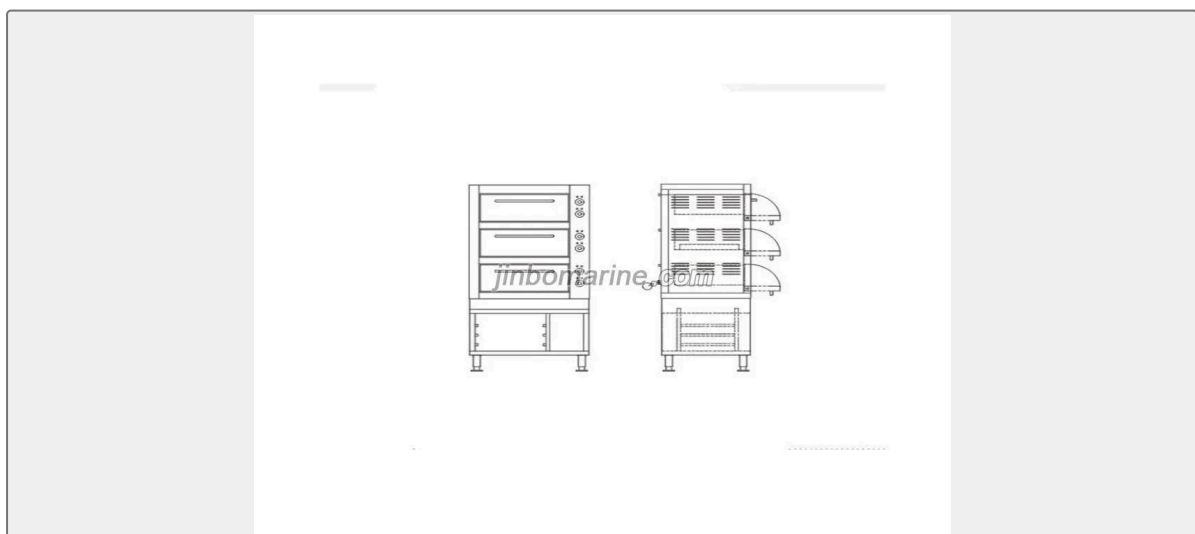

Technical Specifications			
Category	Marine Kitchen Galley	Model / SKU	BKx211-Marine-Baking-Oven
Standard	EN	Material	SS
Weight / Size	BKx211 Marine Baking Oven Specification Model Voltage Rating Size(WxDxH)mm Weight BKx111 380-415V/3P/50Hz 440-480V/3P/60Hz 5.2Kw 800x800x1350 95kg BKx201 380-415V/3P/50Hz 440-480V/3P/60Hz 8.4Kw 800x800x1350 105kg BKx211 380-415V/3P/50Hz 440-480V/3P/60Hz 9.4Kw 800x800x1750 135kg BKx301 380-415V/3P/50Hz 440-480V/3P/60Hz 12.6Kw 800x800x1750 155kg	Certificate	ABS, LR, BV, DNVGL, NK, KR, IRS, RMRS, CCS
Warranty	12 Months unless specified otherwise	Origin	China

CONTENTS

■ BKx211 Marine Baking Oven

■ BKx211 Marine Baking Oven Specification

BKx211 Marine Baking Oven

- 1.Complete stainless steel execution.
- 2.Two groups of heater and independent control.
- 3.The oventemperature can be between the 60-300°C, and automatic constant.
- 4.The oven can be replaced with fermentation tank, the underlying set pan deposit ark.

BKx211 Marine Baking Oven Specification