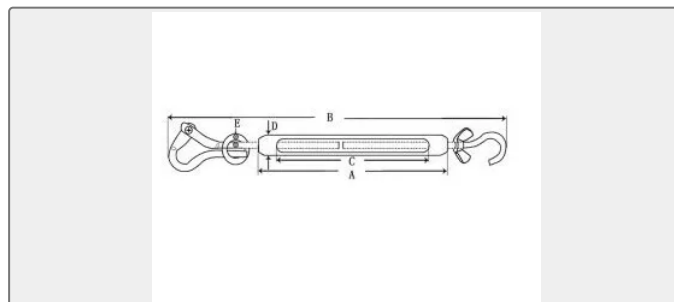

Jinbo Marine

Marine & Offshore Equipment Datasheet

PRODUCT DATASHEET

TURNBUCKLE

Bundled Turnbuckle

SIZE A mm B mm C mm D mm E mm SA009-06 112 220 88.6 13 ...

ISO9001 Supplier

Class Certificate

Export Supply

Key Highlights

Category	Turnbuckle
Material	Stainless steel
Weight / Size	SIZE A mm B mm C mm D mm E mm SA009-06 112 220 88.6 13 6
Certificate	ABS, LR, BV, DNVGL, NK, KR, IRS, RMRS, CCS

We can supply according to your requirement, drawings, class certificate needs, and delivery schedule.

Technical Specifications

Category	Turnbuckle	Model / SKU	BUNDLED-TURNBUCKLE
Material	Stainless steel	Weight / Size	SIZE A mm B mm C mm D mm E mm SA009-06 112 220 88.6 13 6
Certificate	ABS, LR, BV, DNVGL, NK, KR, IRS, RMRS, CCS	Warranty	12 Months unless specified otherwise
Origin	China		

China Bundled Turnbuckle:

SIZE	A mm	B mm	C mm	D mm	E mm
SA009-06	112	220	88.6	13	6