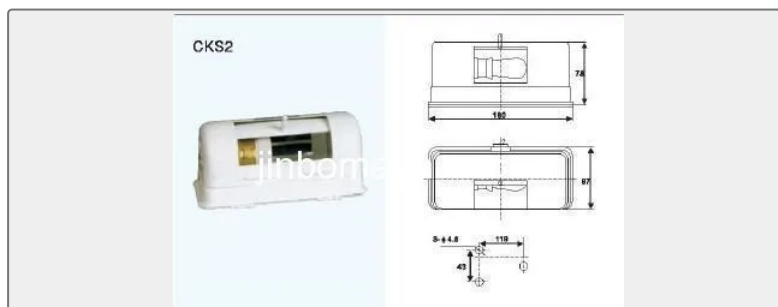

Technical Specifications			
Category	Marine Fluorescent Lights	Model / SKU	Bedside-lamp-CKS2
Standard	EN	Material	Type Voltage liluminant Power Lampholder Material Weight CKS2 24/110V/220V Incandescent light 15W-25W E27 Steel 1.20kg CKS21 24/110V/220V Incandescent light 15W-25W E27 Steel 0.90kg CKS21-A 24/110V/220V Incandescent light 15W-25W E27 Stainless steel 0.85kg CKS3 24/110V/220V Incandescent light 15W-40W E27 Engineering plastic 0.90kg
Weight / Size	Type Voltage liluminant Power Lampholder Material Weight CKS2 24/110V/220V Incandescent light 15W-25W E27 Steel 1.20kg CKS21 24/110V/220V Incandescent light 15W-25W E27 Steel 0.90kg CKS21-A 24/110V/220V Incandescent light 15W-25W E27 Stainless steel 0.85kg CKS3 24/110V/220V Incandescent light 15W-40W E27 Engineering plastic 0.90kg	Certificate	ABS, LR, BV, DNVGL, NK, KR, IRS, RMRS, CCS
Warranty	12 Months unless specified otherwise	Origin	China

China Bedside lamp CKS2:

Type	Voltage	liluminant	Power	Lampholder	Material	Weight
CKS2	24/110V/220V	Incandescent light	15W-25W	E27	Steel	1.20kg
CKS21	24/110V/220V	Incandescent light	15W-25W	E27	Steel	0.90kg