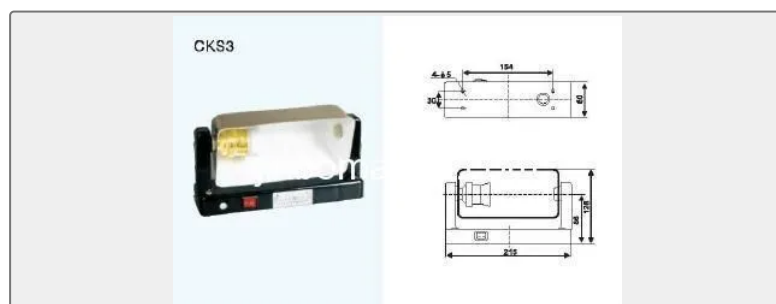

Technical Specifications			
Category	Marine Fluorescent Lights	Model / SKU	Bedside-lamp-CKS3
Standard	EN	Material	Type Voltage liluminant Power Lampholder Material Weight CKS2 24/110V/220V Incandescent light 15W-25W E27 Steel 1.20kg CKS21 24/110V/220V Incandescent light 15W-25W E27 Steel 0.90kg CKS21-A 24/110V/220V Incandescent light 15W-25W E27 Stainless steel 0.85kg CKS3 24/110V/220V Incandescent light 15W-40W E27 Engineering plastic 0.90kg
Weight / Size	Type Voltage liluminant Power Lampholder Material Weight CKS2 24/110V/220V Incandescent light 15W-25W E27 Steel 1.20kg CKS21 24/110V/220V Incandescent light 15W-25W E27 Steel 0.90kg CKS21-A 24/110V/220V Incandescent light 15W-25W E27 Stainless steel 0.85kg CKS3 24/110V/220V Incandescent light 15W-40W E27 Engineering plastic 0.90kg	Certificate	ABS, LR, BV, DNVGL, NK, KR, IRS, RMRS, CCS
Warranty	12 Months unless specified otherwise	Origin	China

China Bedside lamp CKS3:

Type	Voltage	liluminant	Power	Lampholder	Material	Weight
CKS2	24/110V/220V	Incandescent light	15W-25W	E27	Steel	1.20kg
CKS21	24/110V/220V	Incandescent light	15W-25W	E27	Steel	0.90kg