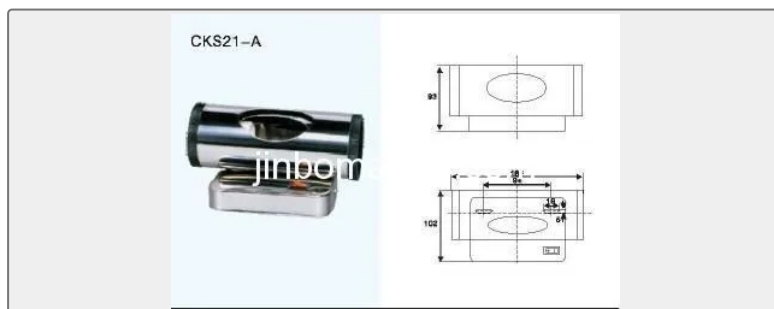

Technical Specifications			
Category	Marine Fluorescent Lights	Model / SKU	Beside-lamp-CKS21-A
Standard	EN	Material	Type Voltage liluminant Power Lampholder Material Weight CKS2 24/110V/220V Incandescent light 15W-25W E27 Steel 1.20kg CKS21 24/110V/220V Incandescent light 15W-25W E27 Steel 0.90kg CKS21-A 24/110V/220V Incandescent light 15W-25W E27 Stainless steel 0.85kg CKS3 24/110V/220V Incandescent light 15W-40W E27 Engineering plastic 0.90kg
Weight / Size	Type Voltage liluminant Power Lampholder Material Weight CKS2 24/110V/220V Incandescent light 15W-25W E27 Steel 1.20kg CKS21 24/110V/220V Incandescent light 15W-25W E27 Steel 0.90kg CKS21-A 24/110V/220V Incandescent light 15W-25W E27 Stainless steel 0.85kg CKS3 24/110V/220V Incandescent light 15W-40W E27 Engineering plastic 0.90kg	Certificate	ABS, LR, BV, DNVGL, NK, KR, IRS, RMRS, CCS
Warranty	12 Months unless specified otherwise	Origin	China

China Beside lamp CKS21-A:

Type	Voltage	liluminant	Power	Lampholder	Material	Weight
CKS2	24/110V/220V	Incandescent light	15W-25W	E27	Steel	1.20kg
CKS21	24/110V/220V	Incandescent light	15W-25W	E27	Steel	0.90kg