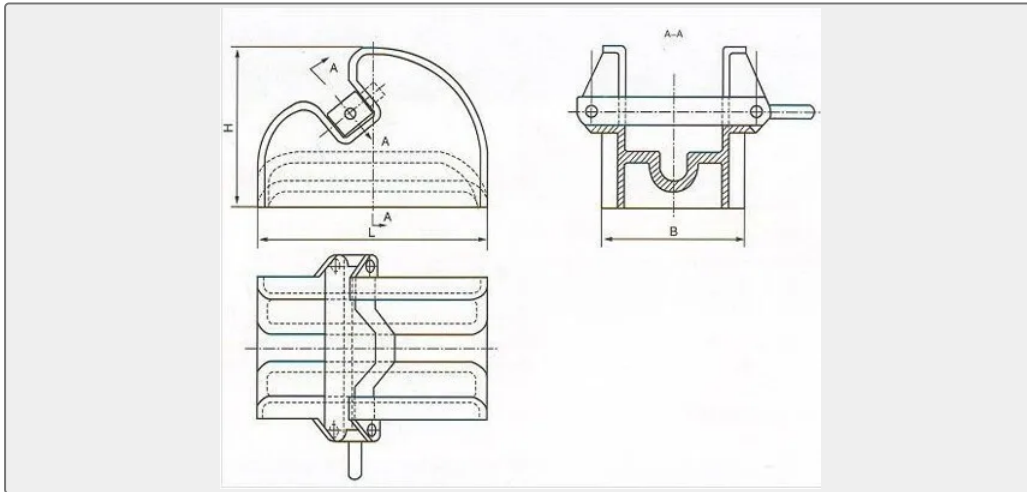

Technical Specifications			
Category	Chain Stopper	Model / SKU	CB286-84-Cast-Steel-Lever-Chain-Stopper
Standard	CB	Material	Cast Steel
Weight / Size	CB286-84 cast steel lever chain stopper Chain diameter 12.5-14 16-17.5 19-20.5 22-24 26-28 30-32 34-36 38-40 42-44 46-48 50-52 54-56 58-60 62-64 66-68 B 142 170 193 219 214 274 304 336 366 397 428 457 488 517 547 H 162 190 216 241 270 305 342 378 412 450 491 528 564 600 635 L 235 270 310 345 385 435 490 540 590 640 695 745 795 850 900 Weld angle(f) 5 6 6 7 7 9 9 10 10 12 12 13 13 14 14 Weight(kg) 20 25 30 37 46 56 69 85 108 139 173 210 210 305 363	Certificate	mill certificate
Warranty	12 Months unless specified otherwise	Origin	China

China CB286-84 Cast Steel Lever Chain Stopper:

Feature:

- 1.fast lead time
- 2.Withstand 80% of Chain Cable's breaking load
- 3.Customized service is available, Advanced equipment ,Strong consciousness in controlling quality.

CB286-84 cast steel lever chain stopper