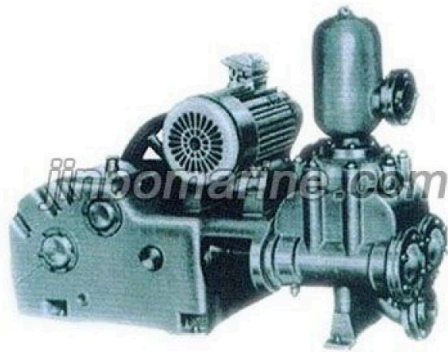

Jinbo Marine

Marine & Offshore Equipment Datasheet

PRODUCT DATASHEET

RECIPROCATING PUMP

CDS Series Marine Electrical Reciprocating Pump

ISO9001 Supplier

Class Certificate

Export Supply

 CDSL marine electrical vertical reciprocating pump,CDSW marine electrical horizontal reciprocating pump,it is suitable to transport the sea water,the fresh water,the petroleum and the petroleum product in the ship...

China CDS Series Marine Electrical Reciprocating Pump:

CDSL marine electrical vertical reciprocating pump,CDSW marine electrical horizontal reciprocating pump,it is suitable to transport the sea water,the fresh water,the petroleum and the petroleum product in the ships,or transports other liquids which its physics,the chemical property are similar.