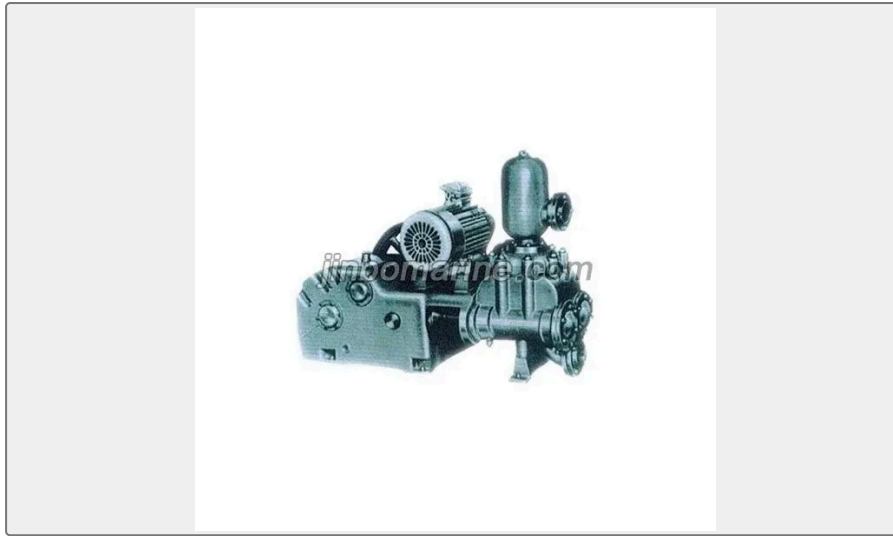

Main Technical Data				
Model	Flow rate Q (m³/h)	Pressure (Mpa)	Diameter of the outlet (mm)	Motor power (KW)
2CDS(Y)L-15/0.3	15	0.3	65	3
2CDS(Y)L-15/0.4	15	0.4	65	4
2CDS(Y)L-15/0.5	15	0.5	65	5.5
2CDS(Y)L-15/0.6	15	0.6	65	5.5
2CDS(Y)L-15/0.7	15	0.7	65	5.5
2CDS(Y)L-15/0.8	15	0.8	65	7.5
2CDS(Y)L-15/1.0	15	1	65	11
2CDS(Y)L-25/0.3	25	0.3	65	5.5
2CDS(Y)L-25/0.4	25	0.4	65	5.5
2CDS(Y)L-25/0.5	25	0.5	65	7.5
2CDS(Y)L-25/0.6	25	0.6	65	7.5
2CDS(Y)L-25/0.7	25	0.7	65	11
2CDS(Y)L-25/0.8	25	0.8	65	11
2CDS(Y)L-25/1.0	25	1	65	15
2CDS(Y)L-35/0.3	35	0.3	80	5.5
2CDS(Y)L-35/0.4	35	0.4-1.4	80	7.5
2CDS(Y)L-35/0.5	35	0.5	80	11
2CDS(Y)L-35/0.6	35	0.6	80	11

Also have bigger pumps, pls contact us for more information.