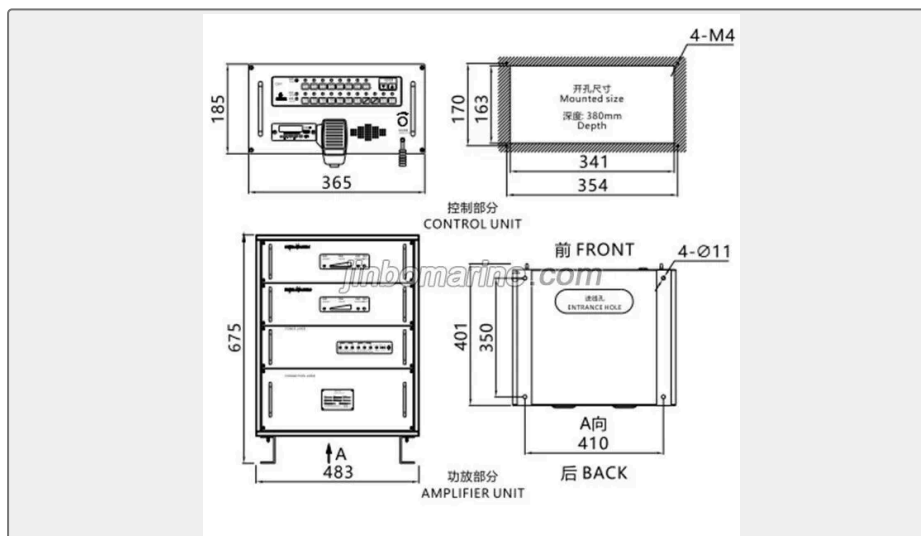

Technical Specifications			
Category	CKY Marine Public Address System	Model / SKU	CKY-1Q-CKY-1QK-Flush-Type-Public-Address-Amplifier
Standard	EN	Material	CKY-1Q/CKY-1QK Flush Type Public Address Amplifier 1) Chapter 2 of Part 4 of the "Steel Ship Classification Rules" of the China Classification Society;
Weight / Size	Power Power Supply Weight 1 2x50W 2xAC220V 2xDC24V 65KGS 2 2x100W 2xAC220V 2xDC24V 65KGS 3 2x200W 2xAC220V 2xDC24V 75KGS 4 2x300w 2xAC220V 2xDC24V 75KGS	Certificate	ABS, LR, BV, DNVGL, NK, KR, IRS, RMRS, CCS
Warranty	12 Months unless specified otherwise	Origin	China

China CKY-1Q/CKY-1QK Flush Type Public Address Amplifier:

CKY-1Q/CKY-1QK Flush Type Public Address Amplifier

1) Chapter 2 of Part 4 of the "Steel Ship Classification Rules" of the China Classification Society;
2) Chapter VII of International life-saving appliance code, annex, as amended by msc.218(82);
3) IMO resolution A. 1021 (26) code on "Alarm and indicators, 2009".

NO.	Power	Power Supply	Weight
1	2x50W	2xAC220V 2xDC24V	65KGS
2	2x100W	2xAC220V 2xDC24V	65KGS
3	2x200W	2xAC220V 2xDC24V	75KGS
4	2x300w	2xAC220V 2xDC24V	75KGS