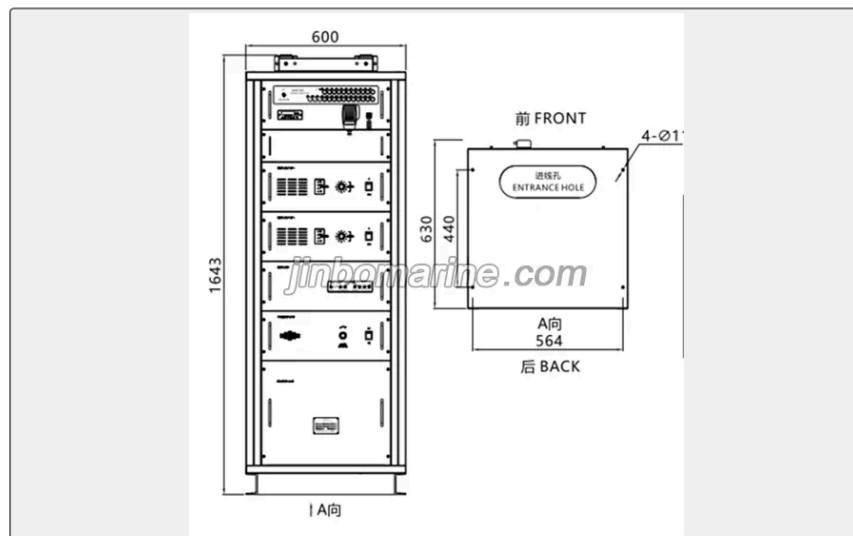

Technical Specifications			
Category	CKY Marine Public Address System	Model / SKU	CKY-1T-CKY-1TK-1000-1500W-Desk-Type-Public-Address-Amplifier
Standard	EN	Material	CKY-1T 1000-1500W Desk Type Public Address Amplifier 1) Chapter 2 of Part 4 of the "Steel Ship Classification Rules" of the China Classification Society;
Weight / Size	Power Power Supply Weight 1 2x1000W 4xAC220V 6xAC220V 200KGS 2 2x1500w 4xAC220V 6xAC220V 220KGS	Certificate	ABS, LR, BV, DNVGL, NK, KR, IRS, RMRS, CCS
Warranty	12 Months unless specified otherwise	Origin	China

China CKY-1T 1000-1500W Desk Type Public Address Amplifier:

CKY-1T 1000-1500W Desk Type Public Address Amplifier

1) Chapter 2 of Part 4 of the "Steel Ship Classification Rules" of the China Classification Society;
2) Chapter VII of International life-saving appliance code, annex, as amended by msc.218(82);
3) IMO resolution A. 1021 (26) code on "Alarm and indicators, 2009".

NO.	Power	Power Supply	Weight
1	2x1000W	4xAC220V 6xAC220V	200KGS
2	2x1500w	4xAC220V 6xAC220V	220KGS