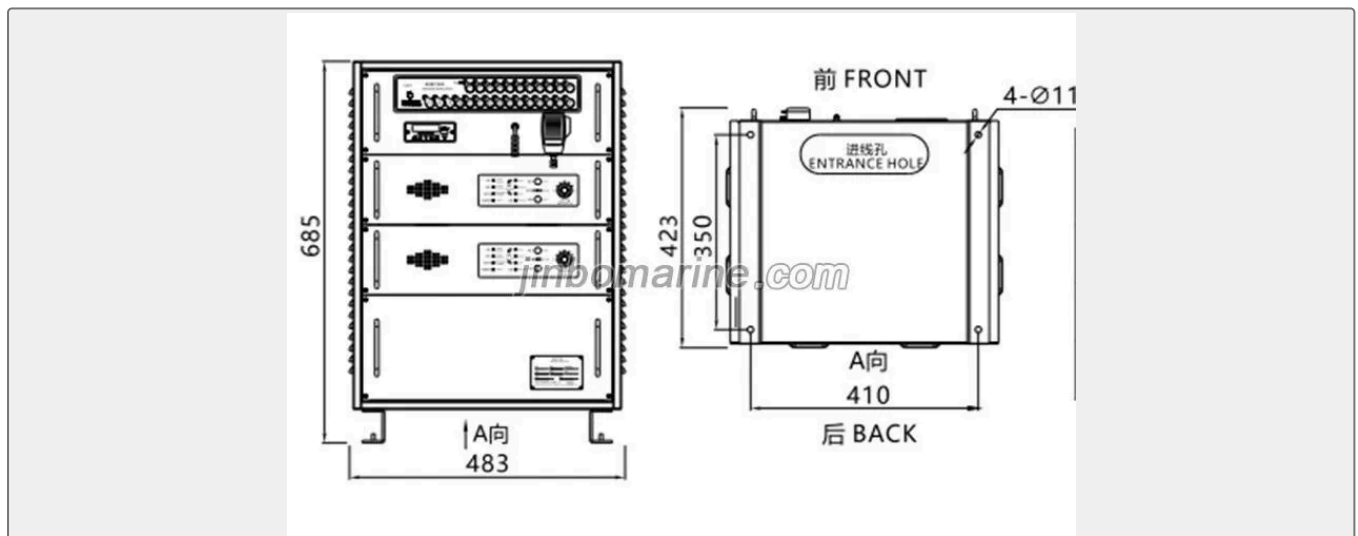

Technical Specifications

Category	CKY Marine Public Address System	Model / SKU	CKY-1T-CKY-1TK-50-200W-Desk-Type-Public-Address-Amplifier
Standard	EN	Material	CKY-1T/CKY-1TK 50-200W Desk Type Public Address Amplifier 1) Chapter 2 of Part 4 of the "Steel Ship Classification Rules" of the China Classification Society;
Weight / Size	Power Power Supply Weight 1 2x50W 2xAC220V 2xDC24V 60KGS 2 2x100W 2xAC220V 2xDC24V 60KGS 3 2x200W 2xAC220V 2xDC24V 65KGS	Certificate	ABS, LR, BV, DNVGL, NK, KR, IRS, RMRS, CCS
Warranty	12 Months unless specified otherwise	Origin	China

China CKY-1T/CKY-1TK 50-200W Desk Type Public Address Amplifier:

CKY-1T/CKY-1TK 50-200W Desk Type Public Address Amplifier

1) Chapter 2 of Part 4 of the "Steel Ship Classification Rules" of the China Classification Society;
2) Chapter VII of International life-saving appliance code, annex, as amended by msc.218(82);
3) IMO resolution A. 1021 (26) code on "Alarm and indicators, 2009".

NO.	Power	Power Supply	Weight
1	2x50W	2xAC220V 2xDC24V	60KGS
2	2x100W	2xAC220V 2xDC24V	60KGS
3	2x200W	2xAC220V 2xDC24V	65KGS