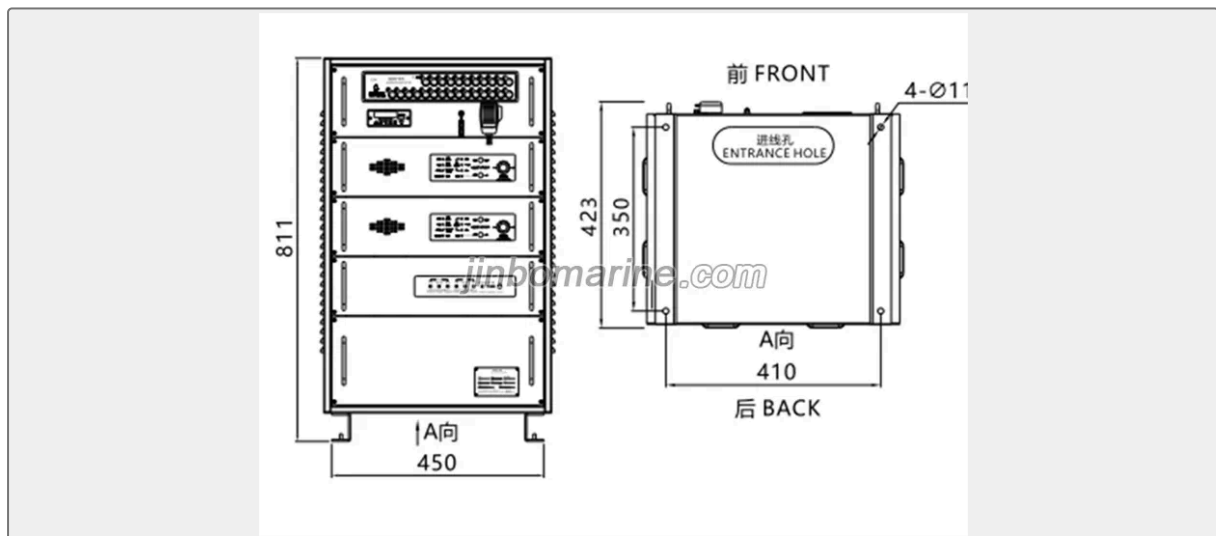

Technical Specifications			
Category	CKY Marine Public Address System	Model / SKU	CTK-1T-CKY-1TK-300-400W-Desk-Type-Public-Address-Amplifier
Standard	EN	Material	CTK-1T/CKY-1TK 300-400W Desk Type Public Address Amplifier 1) Chapter 2 of Part 4 of the "Steel Ship Classification Rules" of the China Classification Society;
Weight / Size	Power Power Supply Weight 1 2x300w 2xAC220V 2xDC24V 72KGS 2 2x400w 2xAC220V 2xDC24V 75KGS	Certificate	ABS, LR, BV, DNVGL, NK, KR, IRS, RMRS, CCS
Warranty	12 Months unless specified otherwise	Origin	China

China CTK-1T/CKY-1TK 300-400W Desk Type Public Address Amplifier:

CTK-1T/CKY-1TK 300-400W Desk Type Public Address Amplifier

1) Chapter 2 of Part 4 of the "Steel Ship Classification Rules" of the China Classification Society;
2) Chapter VII of International life-saving appliance code, annex, as amended by msc.218(82);
3) IMO resolution A. 1021 (26) code on "Alarm and indicators, 2009".

NO.	Power	Power Supply	Weight
1	2x300w	2xAC220V 2xDC24V	72KGS
2	2x400w	2xAC220V 2xDC24V	75KGS