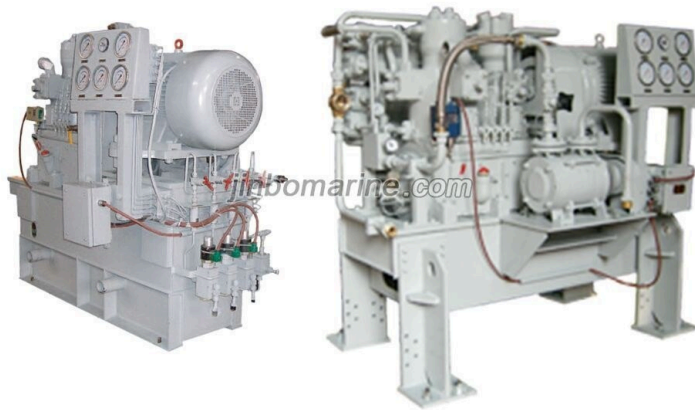

Jinbo Marine

Marine & Offshore Equipment Datasheet

PRODUCT DATASHEET

HIGH PRESSURE WATER COOLED MARINE AIR COMPRESSOR

CZS-0.5/150 Navy Marine High Pressure Water Cooled Air Compressor

ISO9001 Supplier

Class Certificate

Export Supply

Design Particulars: The emergency marine high pressure air compressor has the advantages of fast start-up, safety and stability, small volume and compact structure. Technical Data: ...

Key Highlights

Technical Specifications			
Category	High Pressure Water Cooled Marine Air Compressor	Model / SKU	CZS-0-5-150-Navy-Marine-High-Pressure-Water-Cooled-Air-Compressor
Standard	EN	Weight / Size	Model Pressure (MPa) Stages Speed r/min Capacity (m3/h) Power required (KW) Power of Motor (KW) Type pf Cooling Dimension (LxWxH) 1-0.433/60 6 2 500 26 9.5 11 Water Cooled 1170*700*1220 CZS-0.5/150 15 3 730 30 10 11 1170*700*1220 CZS- 1.6/150 15 4 900 100 37 45 1800*850*1540 CZS-1.4/200 20 4 1000 84 35 45 1800*850*1540 CZS-1.4/250 25.0 4 970 84 42 45 1800*850*1540 CZS-1.6/250 25.0 4 1170 100 43 45 1800*850*1540
Certificate	CCS	Warranty	12 Months unless specified otherwise
Origin	China		