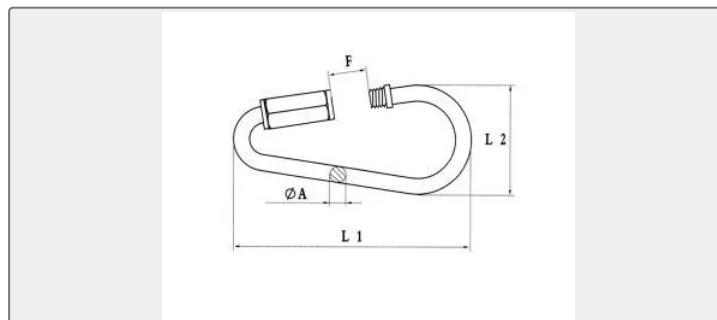

Jinbo Marine

Marine & Offshore Equipment Datasheet

PRODUCT DATASHEET

YACHT & BOAT ACCESSORY

D Type Snap Hook With Screw

SIZE Φ A mm B mm C mm D mm 10*110 10 60 110 19

ISO9001 Supplier

Class Certificate

Export Supply

Key Highlights

Category	Yacht & Boat Accessory
Material	Stainless steel
Weight / Size	SIZE Φ A mm B mm C mm D mm 10*110 10 60 110 19
Certificate	ABS, LR, BV, DNVGL, NK, KR, IRS, RMRS, CCS

We can supply according to your requirement, drawings, class certificate needs, and delivery schedule.

Technical Specifications

Category	Yacht & Boat Accessory	Model / SKU	D-TYPE-SNAP-HOOK-WITH-SCREW
Material	Stainless steel	Weight / Size	SIZE Φ A mm B mm C mm D mm 10*110 10 60 110 19
Certificate	ABS, LR, BV, DNVGL, NK, KR, IRS, RMRS, CCS	Warranty	12 Months unless specified otherwise
Origin	China		

China D Type Snap Hook With Screw:

SIZE	Φ A mm	B mm	C mm	D mm
10*110	10	60	110	19