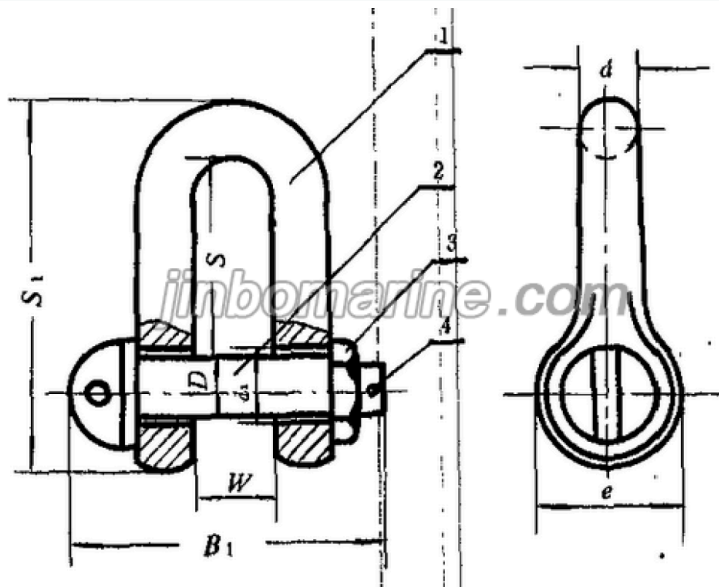

Jinbo Marine

Marine & Offshore Equipment Datasheet

PRODUCT DATASHEET

SHACKLE

D Type Alloy Shackle CB3061

D Type Alloy Shackle CB3061 Specification SWL(Ton) D d e W B1 d1 S...

ISO9001 Supplier

Class Certificate

Export Supply

Key Highlights

| | |
|---------------|---|
| Category | Shackle |
| Standard | CB |
| Weight / Size | D Type Alloy Shackle CB3061 Specification SWL(Ton) D d e W B1 d1 S s1 We... |
| Certificate | ABS, LR, BV, DNVGL, NK, KR, IRS, RMRS, CCS |

We can supply according to your requirement, drawings, class certificate needs, and delivery schedule.

| Technical Specifications | | | |
|--------------------------|---|----------------------|--|
| Category | Shackle | Model / SKU | D-Type-Alloy-Shackle-CB3061 |
| Standard | CB | Weight / Size | D Type Alloy Shackle CB3061 Specification SWL(Ton) D d e W B1 d1 S s1 Weight 5 26 23 52 44 144 27 97 159 1.9 6.3 29 26 58 50 156 30 109 178.5 2.5 8 33 29 66 56 178 34 123 201.5 4 10 37 33 74 63 199 38 138 226.5 5 12.5 42 36 84 70 222 44 154 253 6.8 16 47 41 94 79 241 49 174 285.5 10.8 20 52 46 104 89 270 54 195 319 13.4 25 59 51 118 99 298 61 218 357.5 21.5 32 66 58 132 112 334 68 247 404 30.9 40 74 65 148 125 371 76 275 451 42.5 50 83 72 166 140 412 85 308 504.5 59.6 63 93 81 186 157 458 95 36 566.5 82.8 80 105 91 210 177 511 108 390 638.5 172.1 100 118 102 236 200 567 121 436 715 120.4 125 132 114 264 221 626 135 490 802 233.3 |
| Certificate | ABS, LR, BV, DNVGL, NK, KR, IRS, RMRS, CCS | Warranty | 12 Months unless specified otherwise |
| Origin | China | | |