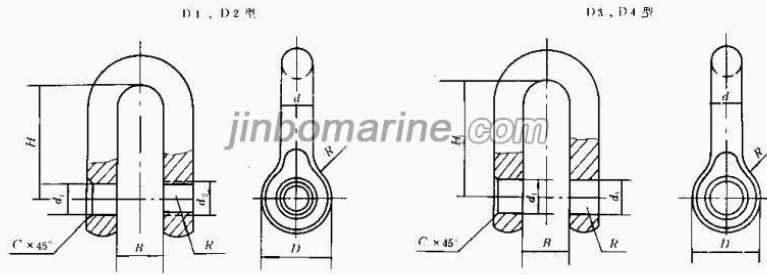

Jinbo Marine

Marine & Offshore Equipment Datasheet

PRODUCT DATASHEET

ANCHOR CHAIN

D3-78.4 Ship Shackle GB559-87

Type: Straight Material: Steel Size: D3-78.4

ISO9001 Supplier

Class Certificate

Export Supply

Key Highlights

Category	Anchor Chain
Standard	GB
Material	Straight Material:
Weight / Size	Steel Size:
Certificate	ABS, LR, BV, DNVGL, NK, KR, IRS, RMRS, CCS

We can supply according to your requirement, drawings, class certificate needs, and delivery schedule.

Technical Specifications

Category	Anchor Chain	Model / SKU	D3-78-4-Ship-Shackle-GB559-87
Standard	GB	Material	Straight Material:
Weight / Size	Steel Size:	Certificate	ABS, LR, BV, DNVGL, NK, KR, IRS, RMRS, CCS
Warranty	12 Months unless specified otherwise	Origin	China

China D3-78.4 Ship Shackle GB559-87:

Type: Straight

Material: Steel

Size: D3-78.4

表 4

许用负荷 kN (tf)	B		H		d ₁		d ₂	d	D	R	C		重量 kg≈
	公称 尺寸	允许 偏差	公称 尺寸	允许 偏差	公称 尺寸	允许 偏差					D1, D3, D4型	D2型	
3.92 (0.40)	13	+0.65	33.0	+1.7	9		M8	8	8	8		1.4	0.041
4.90 (0.50)	14	+0.7	36.0	+1.8	10		M10	9	20	9	1	1.5	0.062
6.27 (0.64)	16	+0.8	41.0	+2.1	12		M12	10	24	10		1.8	0.102
7.84 (0.80)	18	+0.9	46.5	+2.3	14	+1.0 +0.5	M14	12	28	12		2.1	0.132
9.80 (1.00)	20	+1.0	51.5	+2.6	15			13	30	13	1.5	2.3	0.188
12.25 (1.25)	22	+1.1	57.5	+3.0	17		M16	15	34	15		2.6	0.258
15.68 (1.60)	25	+1.2	64.5	+3.2	19		M18	17	38	17	2.0	2.9	0.359