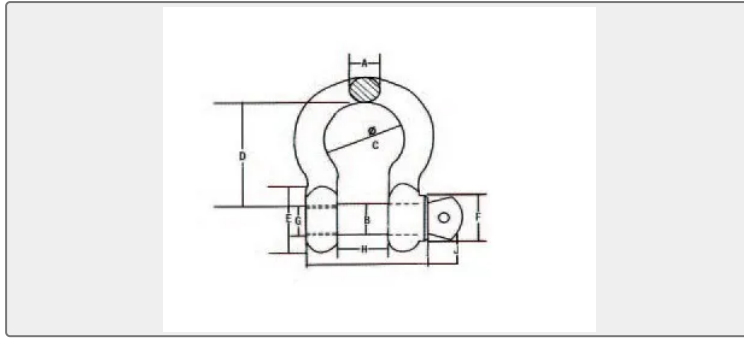

Export Supply

Key Highlights

Category	Shackle
Material	Stainless steel
Weight / Size	SIZE B C D E F G H I J 3/16 5 6 16 22 13 9.5 6 2 5 1/4 6 8 20 28 15.5 11...
Certificate	ABS, LR, BV, DNVGL, NK, KR, IRS, RMRS, CCS

We can supply according to your requirement, drawings, class certificate needs, and delivery schedule.

Technical Specifications

Category	Shackle	Model / SKU	DEE-SHACKLE
Material	Stainless steel	Weight / Size	SIZE B C D E F G H I J 3/16 5 6 16 22 13 9.5 6 2 5 1/4 6 8 20 28 15.5 11.5 8 2.5 6 5/16 8 10 21 30 19 13.5 10 3 8 3/8 10 12 26 52 23 16 12 3.5 10 7/16 11 12 29 42 27 16.5 12 3.5 11 1/2 12 14 33 47 30 21.5 14 4.5 12 5/8 16 18 43 60 38 27 18 5.5 16 3/4 20 22 51 71 46 30 22 6 20 7/8 22 25 58 83 53 34 24 6 22 1 25 28 68 95 60 36 27 6.5 25 1-1/8 28 30 74 107 68 40 30 6.5 28 9/16 14 16 38 53 34 24 16 5 14
Certificate	ABS, LR, BV, DNVGL, NK, KR, IRS, RMRS, CCS	Warranty	12 Months unless specified otherwise
Origin	China		

China Dee Shackle:

SIZE	B	C	D	E	F	G	H	I	J
3/16	5	6	16	22	13	9.5	6	2	5
1/4	6	8	20	28	15.5	11.5	8	2.5	6
5/16	8	10	21	30	19	13.5	10	3	8
3/8	10	12	26	52	23	16	12	3.5	10
7/16	11	12	29	42	27	16.5	12	3.5	11
1/2	12	14	33	47	30	21.5	14	4.5	12
5/8	16	18	43	60	38	27	18	5.5	16
3/4	20	22	51	71	46	30	22	6	20
7/8	22	25	58	83	53	34	24	6	22
1	25	28	68	95	60	36	27	6.5	25
1-1/8	28	30	74	107	68	40	30	6.5	28
9/16	14	16	38	53	34	24	16	5	14