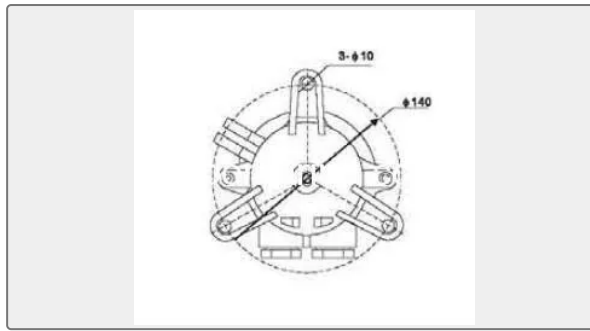

Code	Type	Power	Voltage	Lamp holder	Material	Colour	Protection class	Weight
792053	DS7-1M	15W	24V	FE12,FE14	Synthetic resin	Transparent red, green,yellow,blue	IP56	1.1kg
792053				FB15				
792057	DS7-2M	60W	220V	FE26	Aluminium	Transparent	IP56	1.2kg
792058				FB22				
792055	DS7-2M-A	60W	220V	FE26	Aluminium	Transparent	IP56	2.0kg
792060	DS7-3M	100W	220V	FE26	Synthetic resin			2.5kg
792059								
792082	DS7-4M	200W	220V	FE26	Synthetic resin	Transparent	IP56	3.0kg
792066	W	60W	220V	FE26				2.7kg