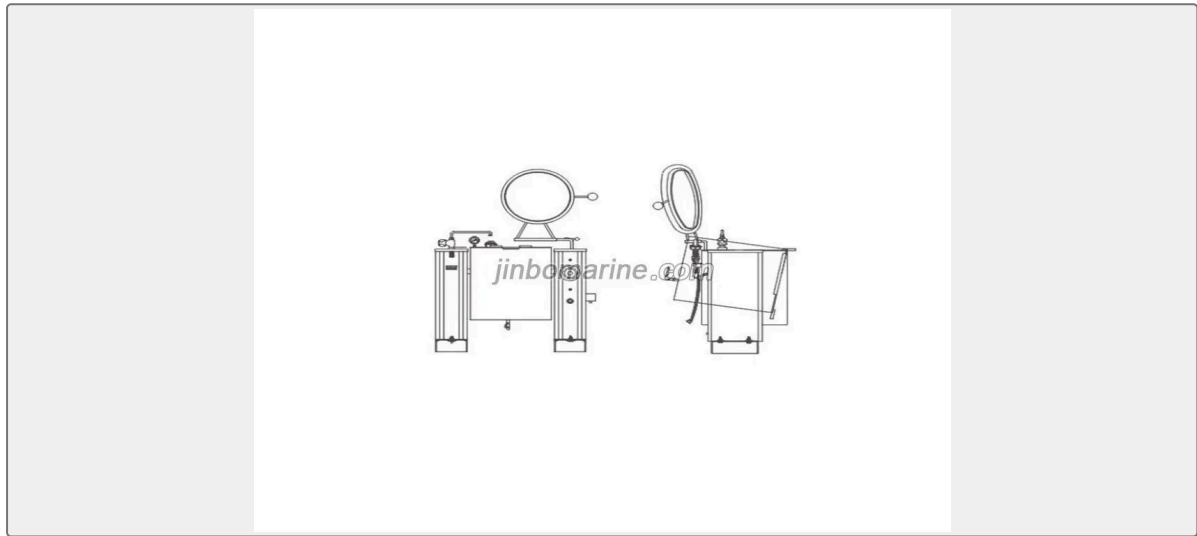

DTG-40Q Marine Titling boiling Pan

- 1.Complete stainless steel execution.
- 2.Rotary manual tilt device.
- 3.The pan body is designed with three-tier insulation structure, the heating is indirect, efficient and even.
4. 4Automatic water lacking breaker is installed.
- 5.External pressure gauge and pressure releasing valve are applied for overpressure protection.
- 6.Easy to install with the adjustable fixed feet.

DTG-40Q Marine Titling boiling Pan Specification

Model	Voltage	Capacity	Rating	Size(WxDxH)mm	Weight
DTG-40Q	380-415V/3P/50Hz 440-480V/3P/60Hz	40L	9Kw	790x620x900	100kg
DTG-60Q	380-415V/3P/50Hz 440-480V/3P/60Hz	60L	9Kw	840x680x950	120kg
DTG-150Q	380-415V/3P/50Hz 440-480V/3P/60Hz	150L	18Kw	1050x880x1000	230kg