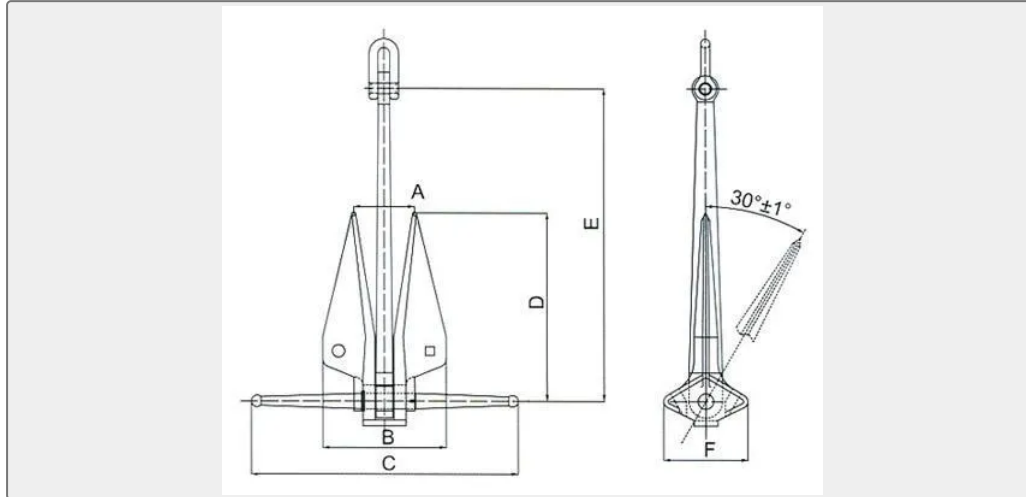

Danforth Anchor Specification:

Material: ZG200-400C

Weight: 200KGS to 2500KGS

Finish: Black Painted.

Certificate: ABS,LR, BV, DNV, NK, GL, RINA, IRS, CCS

Weight/Mass (KG)	Size(mm)					
	A	B	C	D	E	F
60KGS	186	408	755	535	985	240
75KGS	200	450	930	590	1080	260
100KGS	216	490	930	640	1180	290
120KGS	220	505	970	670	1230	300
125KGS	234	520	1000	690	1270	310
150KGS	242	550	1060	732	1348	330
200KGS	266	600	1150	810	1490	360
250KGS	294	650	1240	870	1600	390
276KGS	296	660	1250	885	1620	400
300KGS	312	690	1320	925	1700	420
400KGS	342	750	1460	1010	1810	460
500KGS	368	800	1570	1100	2020	490
750KGS	414	910	1800	1260	2300	560
1000KGS	450	980	1980	1380	2540	620
1250KGS	484	1070	2100	1490	2740	670
1500KGS	512	1120	2220	1580	2850	700
2000KGS	560	1130	2440	1730	2910