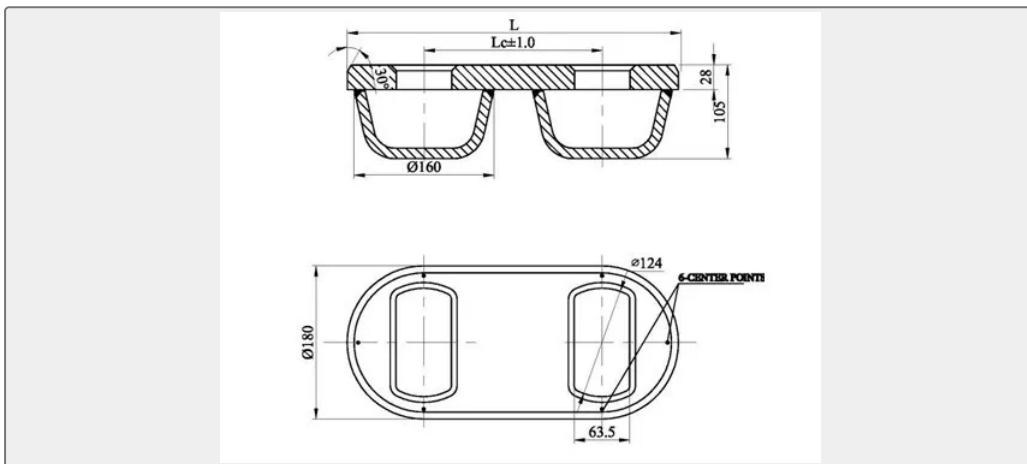

Technical Specifications

Category	Dovetail Plates Foundations	Model / SKU	Double-Flush-ISO-Foundations-Longitudinal
Standard	ISO	Material	casting steel
Certificate	GL certificate	Warranty	12 Months unless specified otherwise
Origin	China		

China Double Flush ISO Foundations Longitudinal:

- 1.All items are approved by major classification societies
- 2.customized design is available.

Material: casting steel

Finish: paint

Type: Length 203 Weight19kg/ Length 216 Weight20kg/ Length 258 Weight22kg