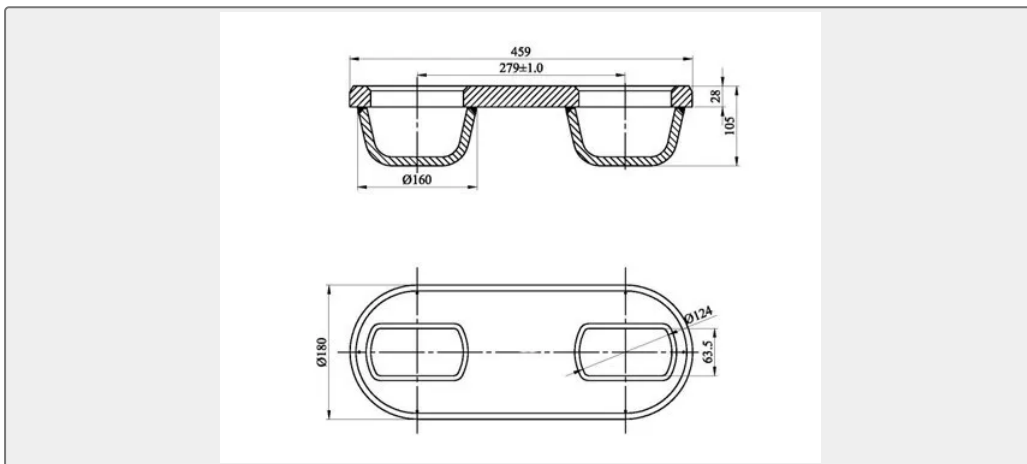

Technical Specifications

Category	Dovetail Plates Foundations	Model / SKU	Double-Flush-ISO-Foundations-Transversal
Standard	ISO	Material	casting steel
Certificate	GL certificate	Warranty	12 Months unless specified otherwise
Origin	China		

China Double Flush ISO Foundations Transversal:

1.All items are approved by major classification societies

2.customized design is available.

Material: casting steel

Finish: paint

Weight:21.5kg

M.B.L: Tension: 500KN