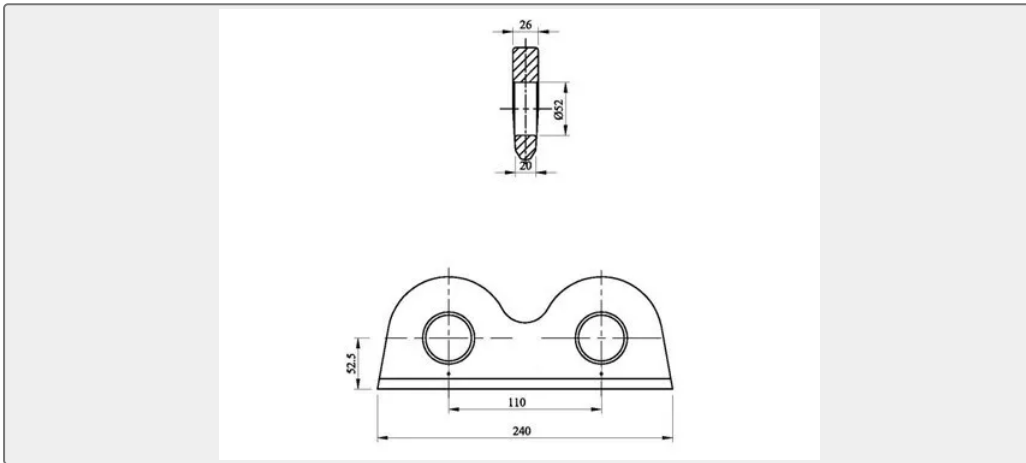

China Double Lashing Eyes:

- 1.All items are approved by major classification societies
- 2.customized design is available.

Material: Forged steel

Finish: paint

Weight:3kg

MIN BREAKING LOAD:500KN

Certification: All items are approved by major classification societies

Remarks: customized design is available

Our scope of supply(cotainer fastners) covers the follows:

D-ring, Lashing plate, Raised ISO foundations, Dovetail foundations, Flush sockets, Sliding foundations, Guide cone, Guide block, Turnbuckles, Lashing rods, Extension rods, Manual twistlocks, Semi-automatic twistlocks, Midlocks, Sliding twistlocks, Bridge fittings, Single stackers, Double stackers, Hanging stackers, ETC.