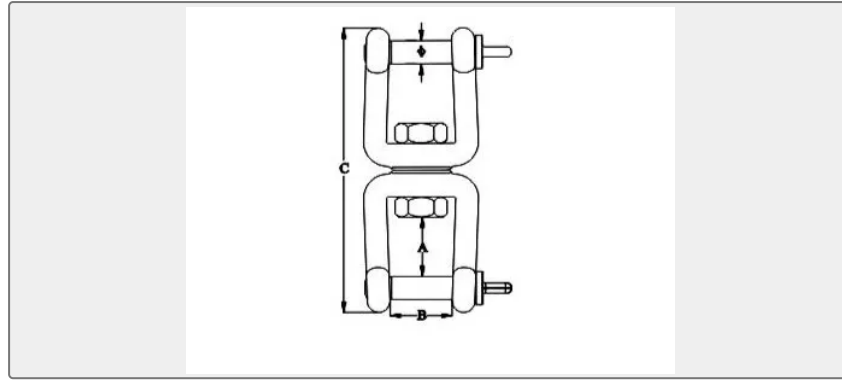

SIZE Φ mm A mm B mm C mm SWL kgs BL kgs M6 6 11 12 ...

Key Highlights

Category	Chain Swivel
Material	Stainless steel
Weight / Size	SIZE Φ mm A mm B mm C mm SWL kgs BL kgs M6 6 11 12 65 300 1200 M8 8 15.5...
Certificate	ABS, LR, BV, DNVGL, NK, KR, IRS, RMRS, CCS

We can supply according to your requirement, drawings, class certificate needs, and delivery schedule.

Technical Specifications

Category	Chain Swivel	Model / SKU	EU-SWIVEL-JAW-AND-JAW-SS304-OR-SS316
Material	Stainless steel	Weight / Size	SIZE Φ mm A mm B mm C mm SWL kgs BL kgs M6 6 11 12 65 300 1200 M8 8 15.5 16 86.5 475 1900 M10 10 20.5 20 111 875 3500 M12 12 25.5 26 144.5 1250 5000 M16 15 36 32 178 2125 8500 M20 19 41 38 213 2500 10000
Certificate	ABS, LR, BV, DNVGL, NK, KR, IRS, RMRS, CCS	Warranty	12 Months unless specified otherwise
Origin	China		

China EU Swivel Jaw And Jaw ,SS304 OR SS316:

SIZE	Φ mm	A mm	B mm	C mm	SWL kgs	BL kgs
M6	6	11	12	65	300	1200
M8	8	15.5	16	86.5	475	1900
M10	10	20.5	20	111	875	3500
M12	12	25.5	26	144.5	1250	5000
M16	15	36	32	178	2125	8500
M20	19	41	38	213	2500	10000