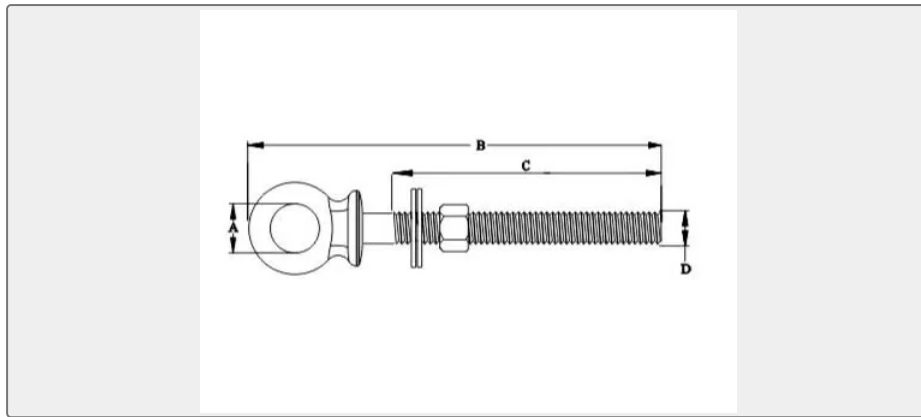

Jinbo Marine

Marine & Offshore Equipment Datasheet

PRODUCT DATASHEET

EYE BOLTS & NUTS

Eye Bolt, SS316(Any Length OF Screw available).CSLS03

SIZE A mm B mm C mm D mm M6x34 12.2 70 34 M6 M6 x...

ISO9001 Supplier

Class Certificate

Export Supply

Key Highlights

Category	Eye Bolts & Nuts
Standard	EN
Material	Stainless steel
Weight / Size	SIZE A mm B mm C mm D mm M6x34 12.2 70 34 M6 M6 x 54 12.2 90 54 M6 M6x70...
Certificate	ABS, LR, BV, DNVGL, NK, KR, IRS, RMRS, CCS

We can supply according to your requirement, drawings, class certificate needs, and delivery schedule.

Technical Specifications

Category	Eye Bolts & Nuts	Model / SKU	EYE-BOLT-SS316-ANY-LENGTH-OF-SCREW-AVAILABLE-CSLS03
Standard	EN	Material	Stainless steel
Weight / Size	SIZE A mm B mm C mm D mm M6x34 12.2 70 34 M6 M6 x 54 12.2 90 54 M6 M6x70 12.2 110 70 M6 M8x70 14.2 113 70 M8 M8x90 16.3 133 90 M8 M10x90 16.3 140 90 M10 M10x 110 16.3 160 110 M10	Certificate	ABS, LR, BV, DNVGL, NK, KR, IRS, RMRS, CCS
Warranty	12 Months unless specified otherwise	Origin	China

China Eye Bolt, SS316(Any Lennght OF Screw available).CSLS03:

SIZE	A mm	B mm	C mm	D mm
M6x34	12.2	70	34	M6
M6 x 54	12.2	90	54	M6
M6x70	12.2	110	70	M6
M8x70	14.2	113	70	M8
M8x90	16.3	133	90	M8
M10x90	16.3	140	90	M10
M10x 110	16.3	160	110	M10