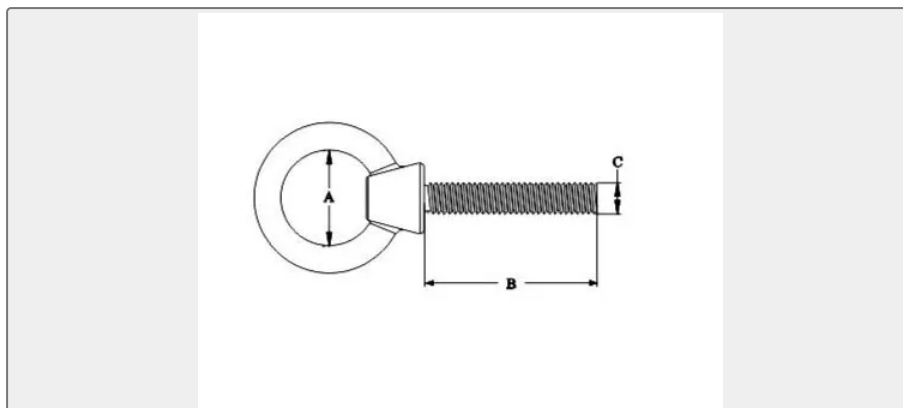

EYE BOLTS & NUTS

Eye Bolt, SS316(Any Length OF Screw Available), SS304 OR SS316, CSLS01

ISO9001 Supplier

Class Certificate

Export Supply

SIZE A mm B mm C mm SWL kgs BL kgs M6x50 16 50 M6 275 ...

Key Highlights

Category	Eye Bolts & Nuts
Standard	EN
Material	Stainless steel
Weight / Size	SIZE A mm B mm C mm SWL kgs BL kgs M6x50 16 50 M6 275 1100 M8x50 20 50 M...
Certificate	ABS, LR, BV, DNVGL, NK, KR, IRS, RMRS, CCS

We can supply according to your requirement, drawings, class certificate needs, and delivery schedule.

Technical Specifications

Category	Eye Bolts & Nuts	Model / SKU	EYE-BOLT-SS316-ANY-LENGTH-OF-SCREW-AVAILABLE-SS304-OR-SS316-CSLS01
Standard	EN	Material	Stainless steel
Weight / Size	SIZE A mm B mm C mm SWL kgs BL kgs M6x50 16 50 M6 275 1100 M8x50 20 50 M8 450 1800 M10x50 25 50 M10 650 2600 M12x50 30 50 M12 850 3400 M16x50 35 50 M16 2000 8000	Certificate	ABS, LR, BV, DNVGL, NK, KR, IRS, RMRS, CCS
Warranty	12 Months unless specified otherwise	Origin	China

China Eye Bolt, SS316(Any Length OF Screw Available), SS304 OR SS316, CSLS01:

SIZE	A mm	B mm	C mm	SWL kgs	BL kgs
M6x50	16	50	M6	275	1100
M8x50	20	50	M8	450	1800
M10x50	25	50	M10	650	2600
M12x50	30	50	M12	850	3400
M16x50	35	50	M16	2000	8000