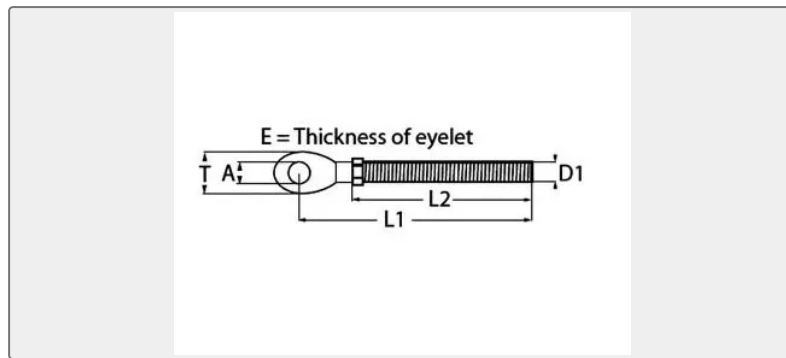

## Eye Terminal - External Thread Stainless Steel

SIZE D1 L1 mm L2 mm E mm A mm T mm 5 M5 60 42 ...

ISO9001 Supplier

Class Certificate

Export Supply

### Key Highlights

Category	Turnbuckle
Material	Stainless steel
Weight / Size	SIZE D1 L1 mm L2 mm E mm A mm T mm 5 M5 60 42 3 5.5 13 6 M6 66 48 4 6.5 ...
Certificate	ABS, LR, BV, DNVGL, NK, KR, IRS, RMRS, CCS

### Technical Specifications

Category	Turnbuckle	Model / SKU	EYE-TERMINAL-EXTERNAL-THREAD-STAINLESS-STEEL
Material	Stainless steel	Weight / Size	SIZE D1 L1 mm L2 mm E mm A mm T mm 5 M5 60 42 3 5.5 13 6 M6 66 48 4 6.5 14 8 M8 78 55 5 8.5 18 10 M10 91 63 6 10.5 22 12 M12 112 80 8 13 25
Certificate	ABS, LR, BV, DNVGL, NK, KR, IRS, RMRS, CCS	Warranty	12 Months unless specified otherwise
Origin	China		

## China Eye Terminal - External Thread Stainless Steel:

SIZE	D1	L1 mm	L2 mm	E mm	A mm	T mm
5	M5	60	42	3	5.5	13
6	M6	66	48	4	6.5	14
8	M8	78	55	5	8.5	18
10	M10	91	63	6	10.5	22
12	M12	112	80	8	13	25