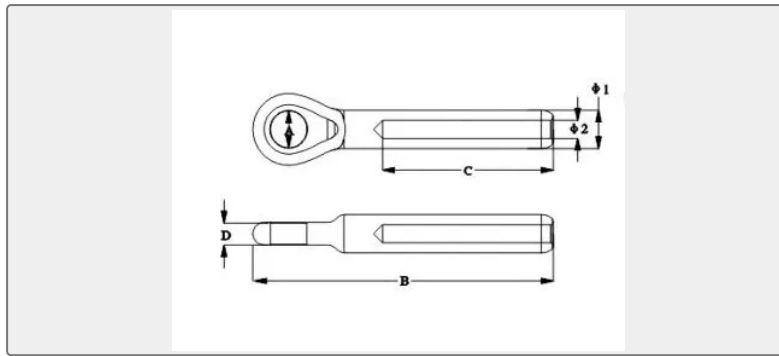

Jinbo Marine

Marine & Offshore Equipment Datasheet

PRODUCT DATASHEET

TURNBUCKLE

Eye Terminal Forged, SS304 OR SS316

SIZE Φ 1 Φ 2 A B C D SWL kgs BL kgs 2.7 5.53 2....

ISO9001 Supplier

Class Certificate

Export Supply

Key Highlights

Category	Turnbuckle
Material	Stainless steel
Weight / Size	SIZE Φ 1 Φ 2 A B C D SWL kgs BL kgs 2.7 5.53 2.7 5.5 56 35 3 213 850 3.3 6...
Certificate	ABS, LR, BV, DNVGL, NK, KR, IRS, RMRS, CCS

We can supply according to your requirement, drawings, class certificate needs, and delivery schedule.

Technical Specifications			
Category	Turnbuckle	Model / SKU	EYE-TERMINAL-FORGED-SS304-OR-SS316
Material	Stainless steel	Weight / Size	SIZE Φ 1 Φ 2 A B C D SWL kgs BL kgs 2.7 5.53 2.7 5.5 56 35 3 213 850 3.3 6.35 3.3 6.5 63 38 4 250 1000 4.3 7.5 4.3 8.5 77 45 5 338 1350 5.3 9.1 5.3 10.5 87 52 6 625 2500 6.4 12.5 6.4 13 107 63 7 1125 4500 8.4 16 8.4 14.5 133 80 10 1675 6700 10.5 18 10.5 16.3 159.5 100 11 1950 7800 12.5 21.5 12.5 19.3 180 120 15 2250 9000 14.8 25 14.8 23 235.5 140 20 3000 12000
Certificate	ABS, LR, BV, DNVGL, NK, KR, IRS, RMRS, CCS	Warranty	12 Months unless specified otherwise
Origin	China		

China Eye Terminal Forged, SS304 OR SS316:

SIZE	$\phi 1$	$\phi 2$	A	B	C	D	SWL kgs	BL kgs
2.7	5.53	2.7	5.5	56	35	3	213	850
3.3	6.35	3.3	6.5	63	38	4	250	1000
4.3	7.5	4.3	8.5	77	45	5	338	1350
5.3	9.1	5.3	10.5	87	52	6	625	2500
6.4	12.5	6.4	13	107	63	7	1125	4500
8.4	16	8.4	14.5	133	80	10	1675	6700
10.5	18	10.5	16.3	159.5	100	11	1950	7800
12.5	21.5	12.5	19.3	180	120	15	2250	9000
14.8	25	14.8	23	235.5	140	20	3000	12000