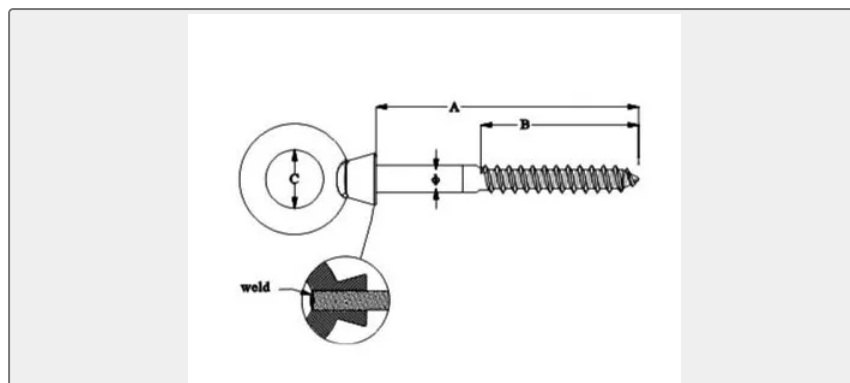

Jinbo Marine

Marine & Offshore Equipment Datasheet

PRODUCT DATASHEET

EYE BOLTS & NUTS

Eye Wooden Screw,SS304 OR SS316

SIZE A mm B mm C mm M6x40 40 24 14 M6x60 60 36 ...

ISO9001 Supplier

Class Certificate

Export Supply

**Key Highlights**

Category	Eye Bolts & Nuts
Standard	EN
Material	Stainless steel
Weight / Size	SIZE A mm B mm C mm M6x40 40 24 14 M6x60 60 36 14 M6x80 80 48 14 M6x100 ...
Certificate	ABS, LR, BV, DNVGL, NK, KR, IRS, RMRS, CCS

We can supply according to your requirement, drawings, class certificate needs, and delivery schedule.

Technical Specifications

Category	Eye Bolts & Nuts	Model / SKU	EYE-WOODEN-SCREW-SS304-OR-SS316
Standard	EN	Material	Stainless steel
Weight / Size	SIZE A mm B mm C mm M6x40 40 24 14 M6x60 60 36 14 M6x80 80 48 14 M6x100 100 60 14 M8x60 60 36 18 M8x80 80 48 18 M8x 100 100 60 18 M10x60 60 36 22 M10x80 80 48 22 M10x100 100 60 22 M10x120 120 72 22 M12x80 80 48 27 M12x100 100 60 27 M12x120 120 72 27 M12x140 140 84 27 M12x160 160 96 27	Certificate	ABS, LR, BV, DNVGL, NK, KR, IRS, RMRS, CCS
Warranty	12 Months unless specified otherwise	Origin	China

China Eye Wooden Screw,SS304 OR SS316:

SIZE	A mm	B mm	C mm
M6x40	40	24	14
M6x60	60	36	14
M6x80	80	48	14
M6x100	100	60	14
M8x60	60	36	18
M8x80	80	48	18
M8x 100	100	60	18
M10x60	60	36	22
M10x80	80	48	22
M10x100	100	60	22
M10x120	120	72	22
M12x80	80	48	27
M12x100	100	60	27
M12x120	120	72	27
M12x140	140	84	27
M12x160	160	96	27