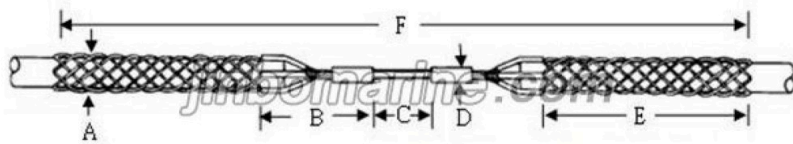

# Even Cable Can Be Used As The Old Line Change New Line

ISO9001 Supplier

Class Certificate

Export Supply

Type Tensile strength (kN) Theappropriate size A B C D E F Symbol ...

### Key Highlights

Category	Chain Sling
Standard	EN
Material	Galvanized Steel Wire Rope
Weight / Size	Type Tensile strength (kN) Theappropriate size A B C D E F Symbol (mm) B...
Certificate	ABS, LR, BV, DNVGL, NK, KR, IRS, RMRS, CCS

### Technical Specifications

Category	Chain Sling	Model / SKU	Even-Cable-Can-Be-Used-As-The-Old-Line-Change-New-Line
Standard	EN	Material	Galvanized Steel Wire Rope
Weight / Size	Type Tensile strength (kN) Theappropriate size A B C D E F Symbol (mm) B-08 35 8-17 150 200 22 1100 2700 Red B-17 85 17-29 175 200 25 1350 3250 Blue B-29 130 29-38 225 200 30 1450 3550 Green B-38 180 38-50 225 200 34 1800 4250 Yellow B-50 230 50-65 225 200 38 2100 4850 Black	Certificate	ABS, LR, BV, DNVGL, NK, KR, IRS, RMRS, CCS
Warranty	12 Months unless specified otherwise	Origin	China

## China Even Cable Can Be Used As The Old Line Change New Line:

Type	Tensile strength (kN)	The appropriate size	B	C	D	E	F	Symbol
		A						
		(mm)						
B-08	35	8-17	150	200	22	1100	2700	Red
B-17	85	17-29	175	200	25	1350	3250	Blue
B-29	130	29-38	225	200	30	1450	3550	Green
B-38	180	38-50	225	200	34	1800	4250	Yellow
B-50	230	50-65	225	200	38	2100	4850	Black