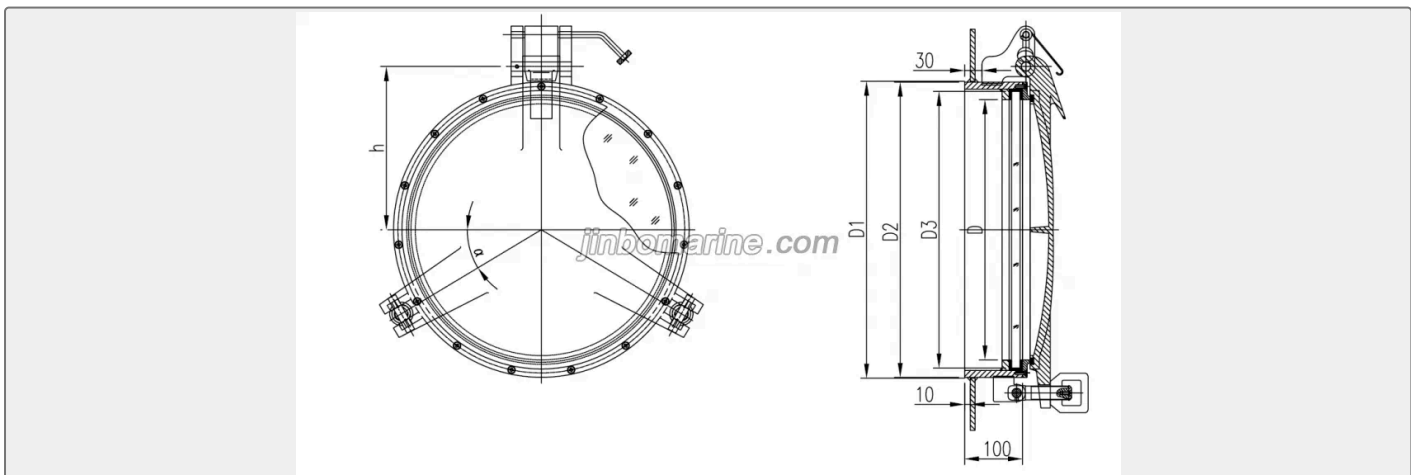

Jinbo Marine

Marine & Offshore Equipment Datasheet

PRODUCT DATASHEET

MARINE WINDOW

Fireproof Side Scuttle

Standard: GB/T14413-93, IMO Res MSC 61(67), IMO Res. A.754(18) Fireproof Side Scuttle (Fireproof Porthole) is suitable for accommodations & other marine instruments with A60 fireproof requirement, and with EC ...

Main Material:

Frame: Steel

Glass: Fireproof Glass

A60 Fireproof Side Scuttle:

Main Size List (mm):

Nominal Size	Wall Opening Size	Outside Size D2	Main Glass Thickness t		Glass Size
			Heavy	Medium	
D	D1	D2	Heavy	Medium	D3
D200	D383	D380	10	8	D240
D250	D433	D430	12	8	D290
D300	D483	D480	15	10	D340
D350	D533	D530	15	12	D390
D400	D583	D580	15	12	D440
D450	D633	D630	19	15	D490

A0 Fireproof Side Scuttle:

Main Size List(mm):

Nominal Size	Wall Opening Size	Outside Size D2	Main Glass Thickness t
			0.050106s

D	D1	D2	Heavy	Medium	D3
D200	D253	D250	10	8	D228
D250	D308	D305	12	8	D278
D300	D363	D360	15	10	D328
D350	D413	D410	15	12	D378
D400	D460	D463	15	12	D428
D450	D513	D510	19	15	D478
D500	D563	D560	19	15	D528