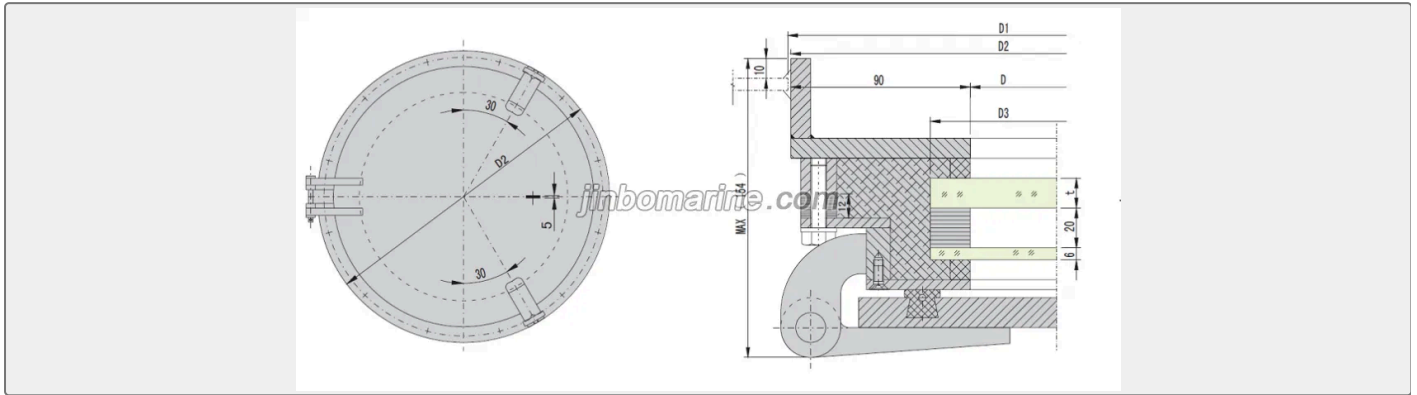

Jinbo Marine

Marine & Offshore Equipment Datasheet

PRODUCT DATASHEET

MARINE WINDOW

Fireproof Side Scuttle

Standard: GB/T14413-93, IMO Res MSC 61(67), IMO Res. A.754(18) Fireproof Side Scuttle (Fireproof Porthole) is suitable for accommodations & other marine instruments with A60 fireproof requirement, and with EC ...

Fireproof Side Scuttle (Fireproof Porthole) is suitable for accommodations & other marine instruments with A60 fireproof requirement, and with EC type approval certificate.

Fire protection class: A60, A0

Main Material:

Frame: Steel

Glass: Fireproof Glass

A60 Fireproof Side Scuttle:

Main Size List (mm):

Nominal Size	Wall Opening Size	Outside Size D2	Main Glass Thickness t		Glass Size
			Heavy	Medium	
D	D1	D2	Heavy	Medium	D3
D200	D383	D380	10	8	D240
D250	D433	D430	12	8	D290
D300	D483	D480	15	10	D340
D350	D533	D530	15	12	D390
D400	D583	D580	15	12	D440
D450	D633	D630	19	15	D490

A0 Fireproof Side Scuttle:

Main Size List(mm):

Nominal Size	Wall Opening Size	Outside Size D2	Main Glass Thickness t
			0.050106s

D	D1	D2	Heavy	Medium	D3
D200	D253	D250	10	8	D228
D250	D308	D305	12	8	D278
D300	D363	D360	15	10	D328
D350	D413	D410	15	12	D378
D400	D460	D463	15	12	D428
D450	D513	D510	19	15	D478
D500	D563	D560	19	15	D528